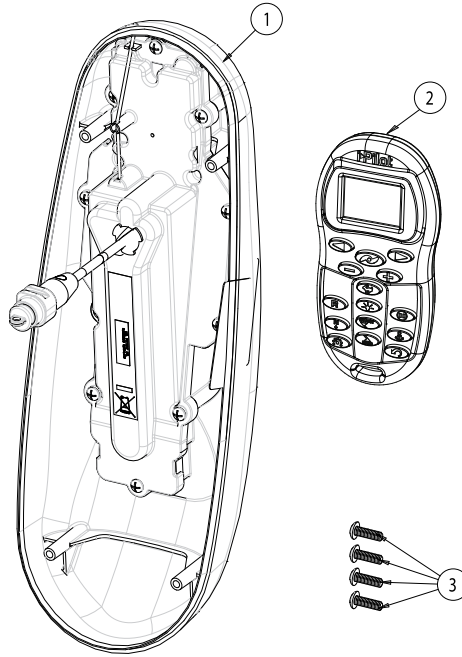

MINN KOTA®

IPILOT™ POUR RIPTIDE ST

iPilot™

ITEM #	PART NUMBER	DESCRIPTION	QTY
1	2990271	I-PILOT CONTROLLER, RIPTIDE ST	1
2	2994170	REMOTE, ASSEMBLY I-PILOT	1
3	2372100	SCREW, #8-18 X 5/8" SS	4
4*	2377152	MANUAL, I-PILOT	1
5*	2377153	MANUAL, I-PILOT QUICK REFERENCE GUIDE	1
6*	2370817	LANYARD, REMOTE WITH CARABINEER	1