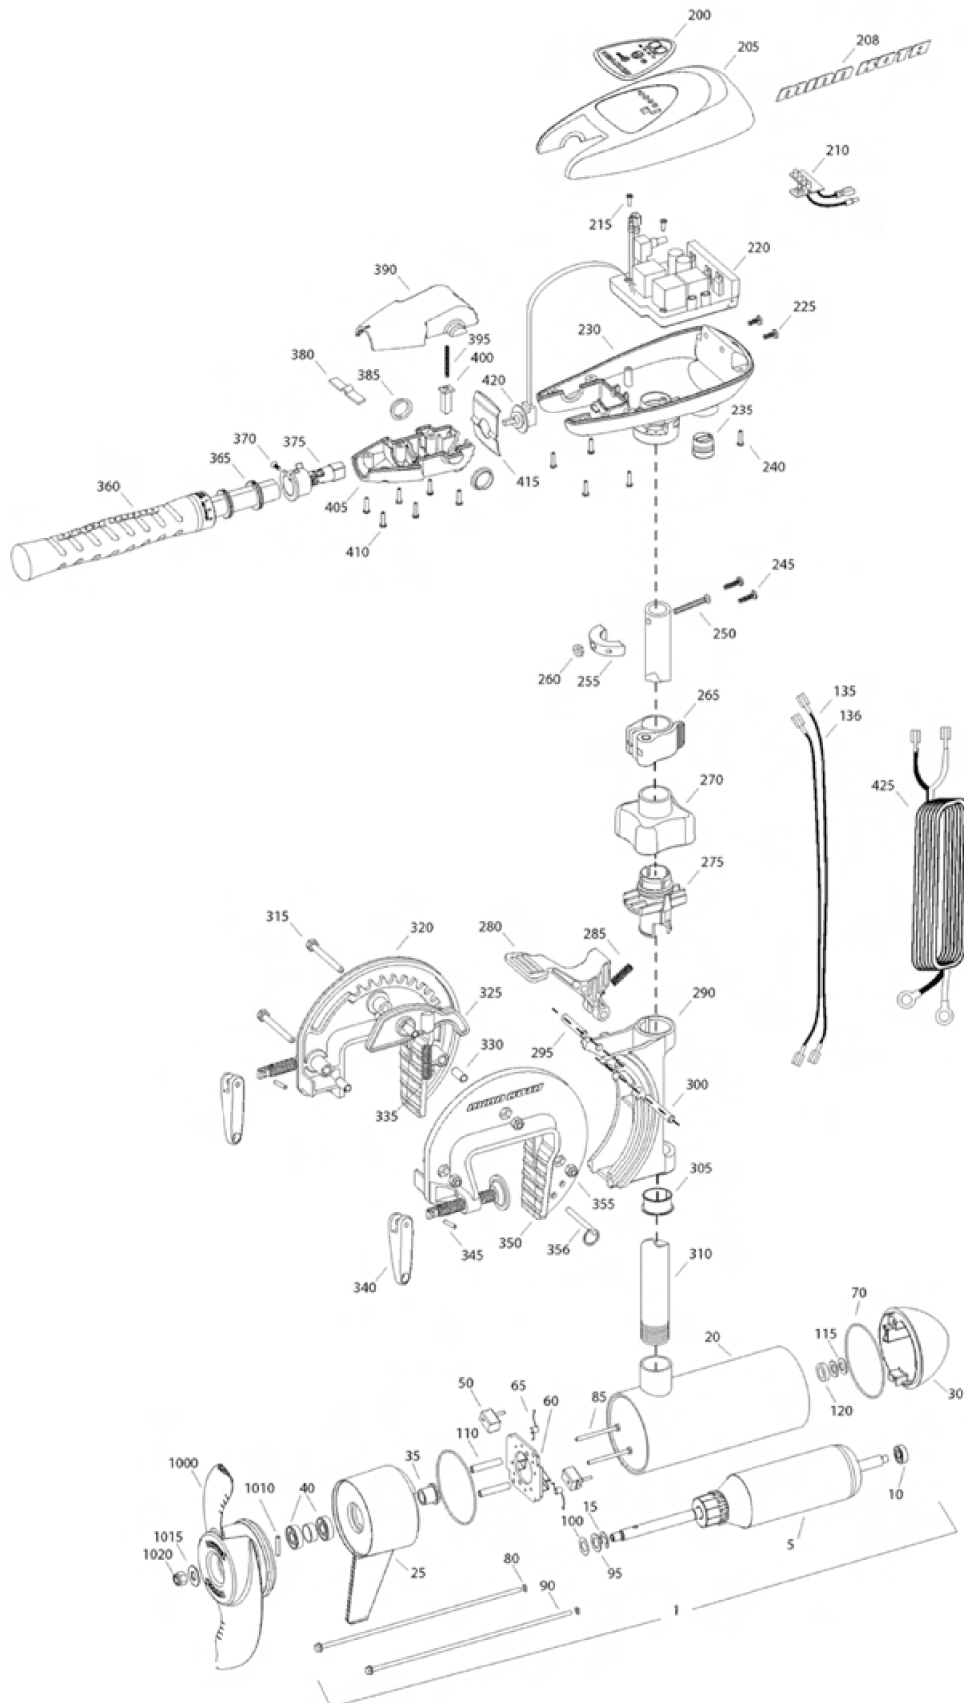

TRAXXIS 80

MINN KOTA®

TRAXXIS 80

Item	P/N	Description	Qty	Item	P/N	Description	Qty
1	2316216	24V Motor 36" FW	1	330	2067306	Bushing, dowel 1/4 x 1/2	3
5	2-100-214	Armature assembly	1	335	2062700	Spring, cam deactivator	1
10	140-010	Bearing	1	☒	2771303	Clamp screw kit	2 per kit
15	788-040	Retaining ring	1	340	2050925	Handle, clamp	2
20	2-200-160	Center housing assembly	1	345	2052605	Roll pin	2
25	2-300-160	Brush end housing assembly	1	350	2771947	Bracket, left, FW	1
30	421-276	Plain end housing assembly STD	1	355	2263104	Nut, 1/4-20, nylock, Zinc	3
35	144-017	Flange bearing	1	356	2062604	Pin, stop	1
40	880-025	Seal	2				
50	188-094	Brush	2	☒	2990957	Handle assy, VARS [360-410]	1
60	9-738-004	Brush plate assembly	1	360	2990456	Grip/handle assy, VARS [360-375]	1
65	975-041	Brush spring	2	365	2060015	Bearing, handle	2
70	701-043	O-ring, motor	2	370	2063405	Screw, #6 PFH SS	1
80	701-009	O-ring, thru-bolt	2	375	2884092	Yoke / spider assy, VARS	1
85	830-027	Screw, 10-32 x 2	2	380	2302742	Spring, detent, off	1
90	830-094	Thru-bolt	2	385	2060005	Bearing, handle pivot	2
95	990-051	Washer, steel	2	390	2060900	Handle pivot, top	1
100	990-052	Washer, nylontron	2	395	2302745	Spring, release button	1
110	973-025	Spacer, brush plate	2	400	2063700	Button, release	1
115	992-010	Washer, Belleville	2	405	2060905	Handle pivot, bottom	1
120	990-045	Spacer, thrust	1	410	2303412	Screw, #6 x 5/8 SS	6
135	640-015	Leadwire, black	1				
136	640-119	Leadwire, red	1	415	2062715	Spring, handle pivot	1
☒	2889460	Seal and O-ring Kit		420	2061700	Washer, pot holder	1
				425	2992523	Leadwire assy, includes [235]	1
200	2065699	Decal, c-box cover	1				
205	2060295	C-box cover	1	☒	1378132	Propeller kit WW2	
208	2325665	Decal - MinnKota	2	☒	2994875	Propeller bag assy	
210	2074071	Battery meter, 24v FW	1	1000	2331160	Propeller WW2	1
215	3043427	Screw, #8 x 7/8 SS	2	1010	2092600	Drive pin, small	1
220	2184007	Control board, 24/36v	1	1015	2151726	Washer, prop, small	1
225	2303434	Screw, #8-30 x 5/8 SS	2	1020	2053101	Nut, nylock, prop, small	1
230	2062501	Control box, VARS, FW	1				
235	2062905	Strain relief	1				
240	2303412	Screw, #6 x 5/8 SS	6				
245	2263434	Screw, #8 x 1 SS	2				
250	2383407	Screw, #10-24 x 2 SS	1				
255	2061515	Collar, c-box	1				
260	2383124	Nut, 10-24, nylock, SS	1				
265	2991521	Cam lock/depth collar assy	1				
☒	2991796	Bracket assy, aluminum [270-356]	1				
270	2060100	Knob, steering tension, soft	1				
275	2068400	Collet	1				
280	2064200	Lock arm	1				
285	2062701	Spring, lock arm	1				
290	2061821	Hinge	1				
295	2062602	Pin, lock, Zinc	1				
300	2062602	Pin, lock, Zinc	1				
305	2037301	Bushing, hinge	1				
310	2032053	Tube 42"	1				
315	2063500	Bolt 1/4-20 x 2 3/8", Zinc	3				
320	2771941	Bracket, right, FW	1				
325	2067905	Cam deactivator	1				

MINN KOTA®

W W W . N A V I C O M . F R