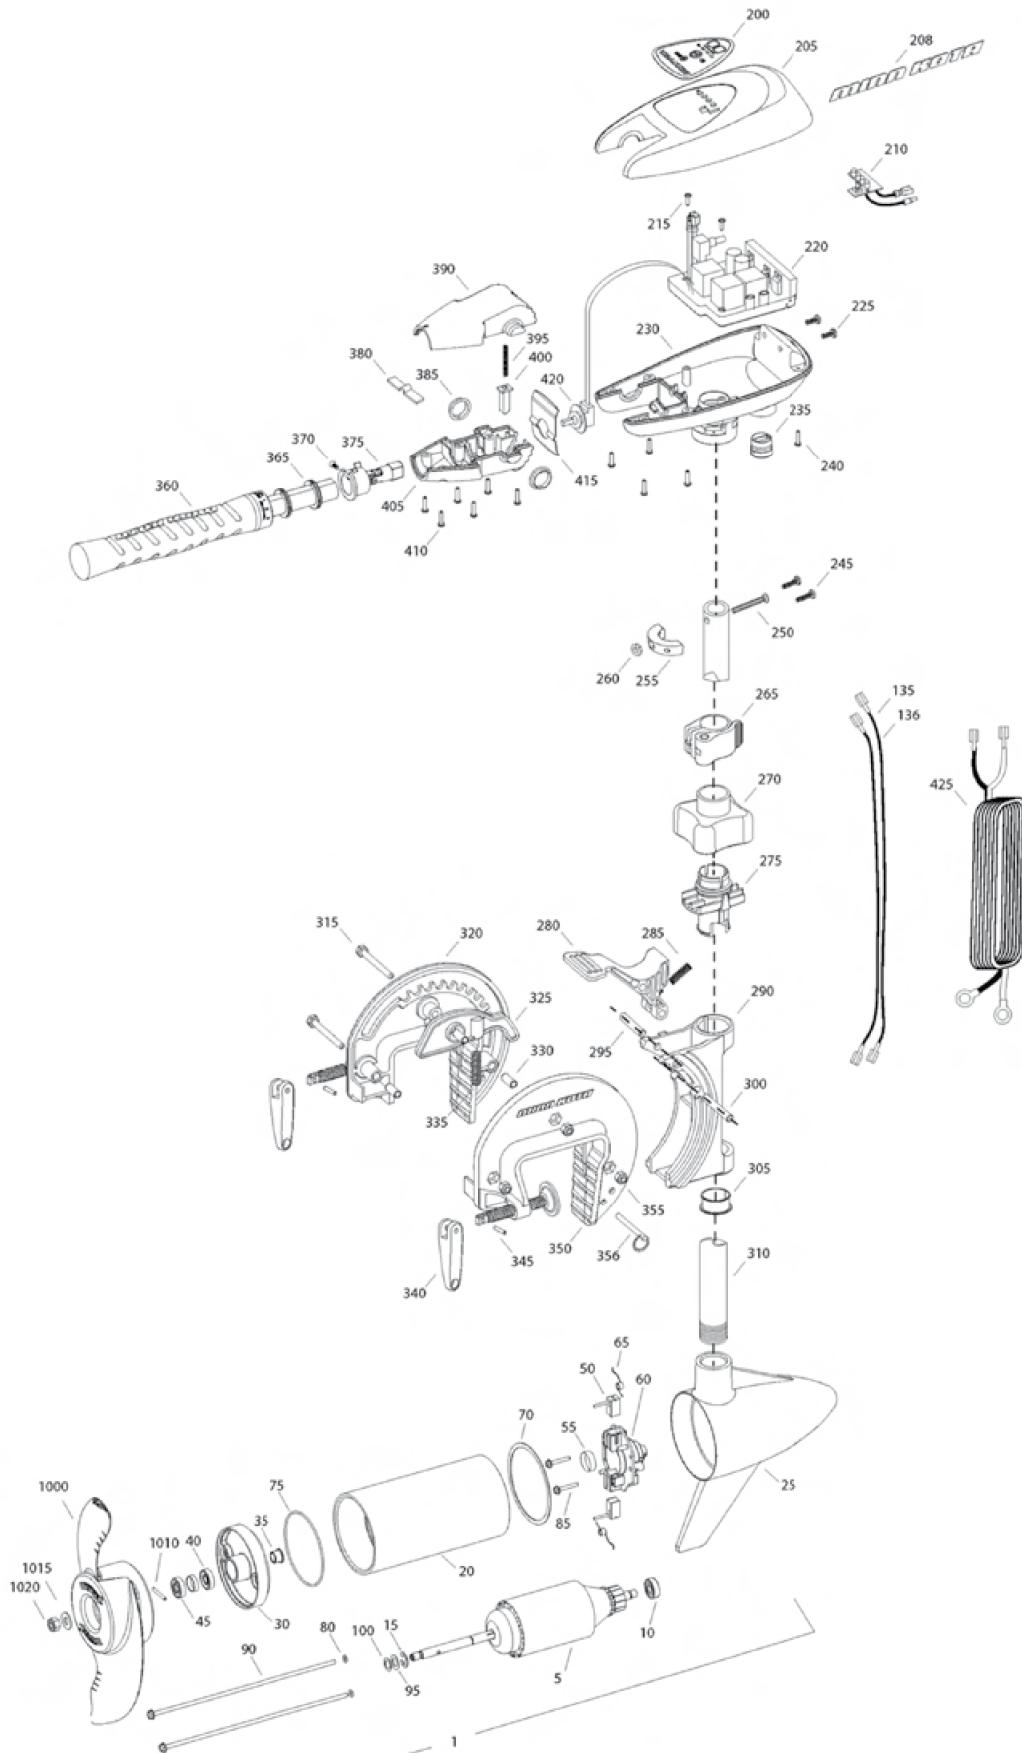

TRAXXIS 70

MINN KOTA®

TRAXXIS 70

Item	P/N	Description	Qty	Item	P/N	Description	Qty
1	2096030	24V Motor 42" FW	1	330	2067306	Bushing, dowel 1/4 x 1/2	3
5	2-100-119	Armature assembly	1	335	2062700	Spring, cam deactivator	1
10	140-010	Bearing	1	☒	2771303	Clamp screw kit	2 per kit
15	788-015	Retaining ring	1	340	2050925	Handle, clamp	2
20	2-200-005	Center housing assembly	1	345	2052605	Roll pin	2
25	421-065	Brush end housing assembly	1	350	2771947	Bracket, left, FW	1
30	2-400-101	Plain end housing assembly	1	355	2263104	Nut, 1/4-20, nylock, Zinc	3
35	144-049	Flange bearing	1	356	2062604	Pin, stop	1
40	880-003	Seal	1				
45	880-006	Seal with shield	1	☒	2990957	Handle assy, VARS [360-410]	1
50	188-037	Brush	2	360	2990456	Grip/handle assy, VARS [360-375]	1
55	725-050	Paper tube	1	365	2060015	Bearing, handle	2
60	738-036	Brush plate assembly	1	370	2063405	Screw, #6 PFH SS	1
65	975-040	Brush spring	2	375	2884092	Yoke / spider assy, VARS	1
70	337-036	Gasket	1	380	2302742	Spring, detent, off	1
75	701-081	O-ring, motor	1	385	2060005	Bearing, handle pivot	2
80	701-008	O-ring, thru-bolt	2	390	2060900	Handle pivot, top	1
85	830-007	Screw, 8-32	2	395	2302745	Spring, release button	1
90	830-008	Thru-bolt	2	400	2063700	Button, release	1
95	990-067	Washer, steel	2	405	2060905	Handle pivot, bottom	1
100	990-070	Washer, nylatron	2	410	2303412	Screw, #6 x 5/8 SS	6
135	640-004	Leadwire, black	1				
136	640-105	Leadwire, red	1	415	2062715	Spring, handle pivot	1
☒	2888460	Seal and O-ring Kit		420	2061700	Washer, pot holder	1
				425	2992523	Leadwire assy, includes [235]	1
200	2065698	Decal, c-box cover	1				
205	2060295	C-box cover	1	☒	1378131	Propeller kit WW2	
208	2325665	Decal - MinnKota	2	☒	2994875	Propeller bag assy	
210	2074071	Battery meter, 24v FW	1	1000	2091160	Propeller WW2	1
215	3043427	Screw, #8 x 7/8 SS	2	1010	2092600	Drive pin, small	1
220	2184007	Control board, 24/36v	1	1015	2151726	Washer, prop, small	1
225	2303434	Screw, #8-30 x 5/8 SS	2	1020	2053101	Nut, nylock, prop, small	1
230	2062501	Control box, VARS, FW	1				
235	2062905	Strain relief	1				
240	2303412	Screw, #6 x 5/8 SS	6				
245	2263434	Screw, #8 x 1 SS	2				
250	2383407	Screw, #10-24 x 2 SS	1				
255	2061515	Collar, c-box	1				
260	2383124	Nut, 10-24, nylock, SS	1				
265	2991521	Cam lock/depth collar assy	1				
☒	2991796	Bracket assy, aluminum [270-356]	1				
270	2060100	Knob, steering tension, soft	1				
275	2068400	Collet	1				
280	2064200	Lock arm	1				
285	2062701	Spring, lock arm	1				
290	2061821	Hinge	1				
295	2062602	Pin, lock, Zinc	1				
300	2062602	Pin, lock, Zinc	1				
305	2037301	Bushing, hinge	1				
310	2032053	Tube 42"	1				
315	2063500	Bolt 1/4-20 x 2 3/8", Zinc	3				
320	2771941	Bracket, right, FW	1				
325	2067905	Cam deactivator	1				

*

MINN KOTA®

W W W . N A V I C O M . F R