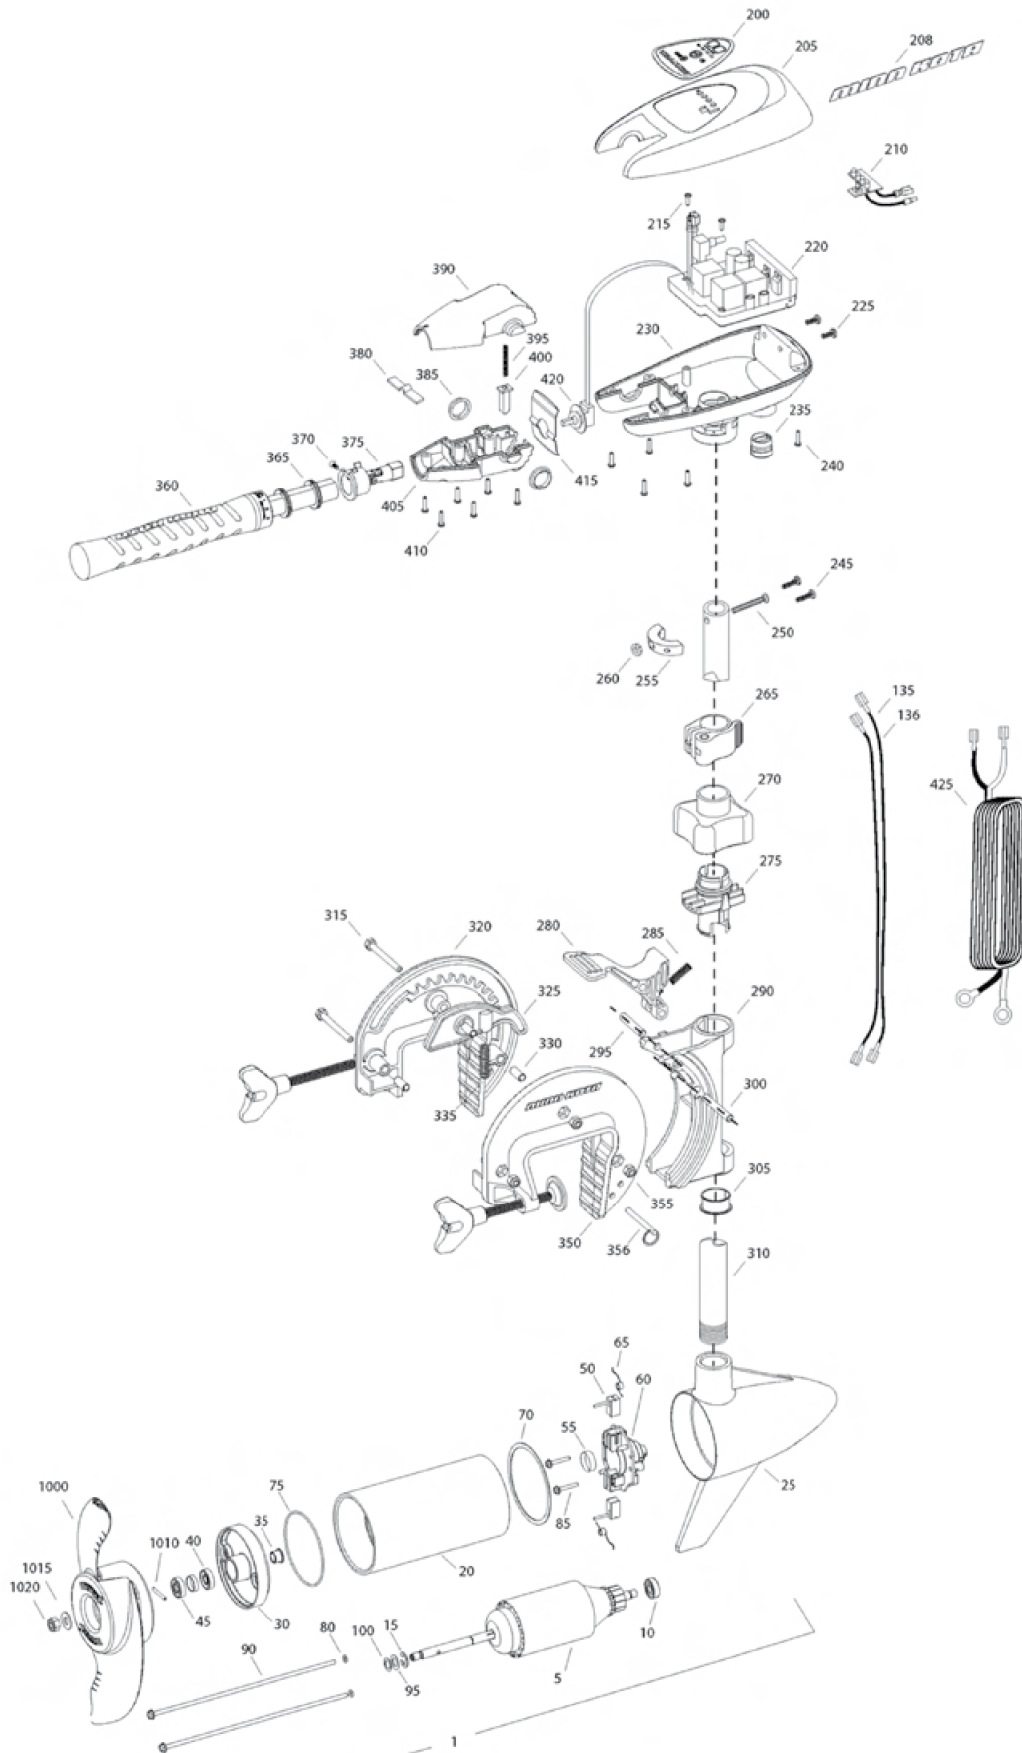

TRAXXIS 55

MINN KOTA®

TRAXXIS 55

Item	P/N	Description	Qty	Item	P/N	Description	Qty
1	2097094	12V Motor 42" FW	1	☒ 2991795	Bracket assy, Composite [270-356]	1	
5	2-100-117	Armature assembly	1	270 2060100	Knob, steering tension, soft	1	
10	140-010	Bearing	1	275 2068400	Collet	1	
15	788-015	Retaining ring	1	280 2064200	Lock arm	1	
20	2-200-101	Center housing assembly	1	285 2062701	Spring, lock arm	1	
25	421-065	Brush end housing assembly	1	290 2061821	Hinge	1	
30	2-400-101	Plain end housing assembly	1	295 2062602	Pin, lock, Zinc	1	
35	144-049	Flange bearing	1	300 2062602	Pin, lock, Zinc	1	
40	880-003	Seal	1	305 2037301	Bushing, hinge	1	
45	880-006	Seal with shield	1	310 2032052	Tube 36"	1	
50	188-036	Brush	2	2032053	Tube 42"	1	
55	725-050	Paper tube	1	315 2063500	Bolt 1/4-20 x 2 3/8", Zinc	3	
60	738-036	Brush plate assembly	1	320 2771950	Bracket, right, FW	1	
65	975-040	Brush spring	2	325 2067905	Cam deactivator	1	
70	337-036	Gasket	1	330 2067306	Bushing, dowel 1/4 x 1/2	3	
75	701-081	O-ring, motor	1	335 2062700	Spring, cam deactivator	1	
80	701-008	O-ring, thru-bolt	2	☒ 2881380	Clamp screw kit	2 per kit	
85	830-007	Screw, 8-32	2	350 2771955	Bracket, left, FW	1	
90	830-042	Thru-bolt	2	355 2263104	Nut, 1/4-20, nylock, Zinc	3	
95	990-067	Washer, steel	2	356 2062604	Pin, stop	1	
100	990-070	Washer, nylatron	2				
135	640-004	Leadwire, black	1	☒ 2990957	Handle assy, VARS [360-410]	1	
136	640-105	Leadwire, red	1	360 2990456	Grip/handle assy, VARS [360-375]	1	
☒ 2888460		Seal and O-ring Kit		365 2060015	Bearing, handle	2	
				370 2063405	Screw, #6 PFH SS	1	
200	2065697	Decal, c-box cover	1	375 2884092	Yoke / spider assy, VARS	1	
205	2060295	C-box cover	1	380 2302742	Spring, detent, off	1	
208	2325665	Decal - MinnKota	2	385 2060005	Bearing, handle pivot	2	
210	2074070	Battery meter, 12v FW	1	390 2060900	Handle pivot, top	1	
215	3043427	Screw, #8 x 7/8 SS	2	395 2302745	Spring, release button	1	
220	2184006	Control board, 12v	1	400 2063700	Button, release	1	
225	2303434	Screw, #8-30 x 5/8 SS	2	405 2060905	Handle pivot, bottom	1	
230	2062501	Control box, VARS, FW	1	410 2303412	Screw, #6 x 5/8 SS	6	
235	2062905	Strain relief	1				
240	2303412	Screw, #6 x 5/8 SS	6	415 2062715	Spring, handle pivot	1	
245	2263434	Screw, #8 x 1 SS	2	420 2061700	Washer, pot holder	1	
250	2383407	Screw, #10-24 x 2 SS	1	425 2992523	Leadwire assy, includes [235]	1	
255	2061515	Collar, c-box	1				
260	2383124	Nut, 10-24, nylock, SS	1	☒ 1378131	Propeller kit WW2		
265	2991521	Cam lock/depth collar assy	1	☒ 2994875	Propeller bag assy		
				1000 2091160	Propeller WW2	1	
				1010 2092600	Drive pin, small	1	
				1015 2151726	Washer, prop, small	1	
				1020 2053101	Nut, nylock, prop, small	1	