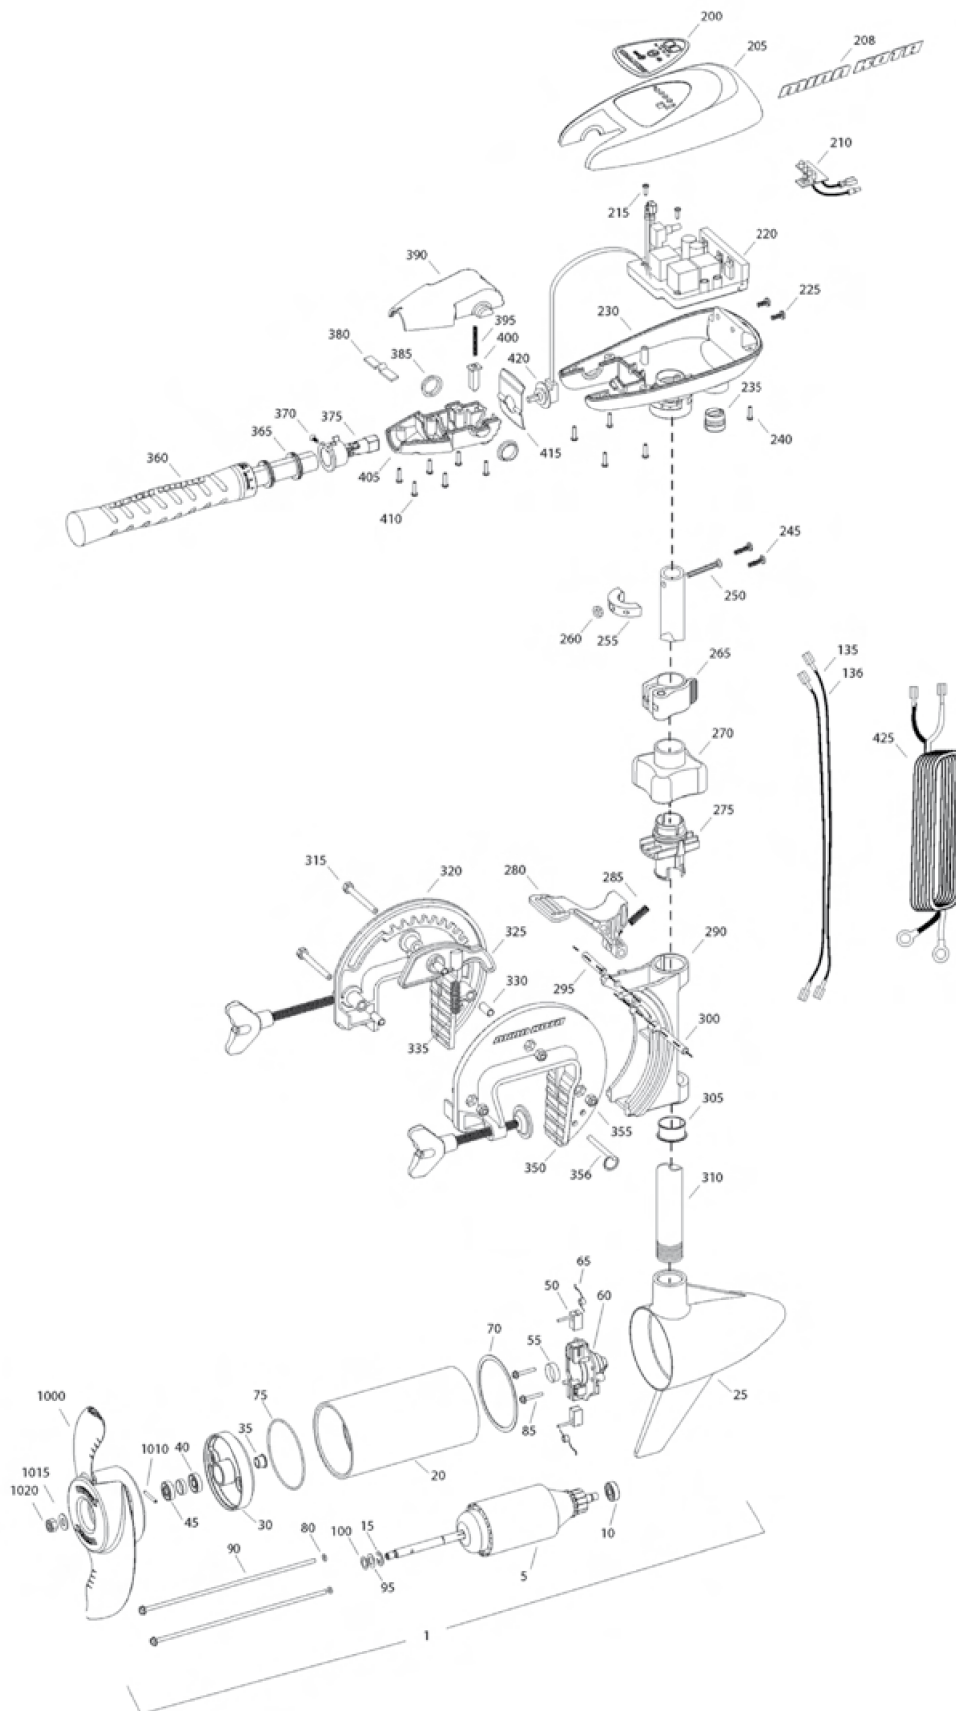

TRAXXIS 50

MINN KOTA®

TRAXXIS 50

Item	P/N	Description	Qty	Item	P/N	Description	Qty
1	2097094	12V Motor 42" FW	1	330	2067306	Bushing, dowel 1/4 x 1/2	3
5	2-100-117	Armature assembly	1	335	2062700	Spring, cam deactivator	1
10	140-010	Bearing	1	☒	2881380	Clamp screw kit	2 per kit
15	788-015	Retaining ring	1	350	2771955	Bracket, left, FW	1
20	2-200-101	Center housing assembly	1	355	2263104	Nut, 1/4-20, nylock, Zinc	3
25	421-065	Brush end housing assembly	1	356	2062604	Pin, stop	1
30	2-400-101	Plain end housing assembly	1				
35	144-049	Flange bearing	1	☒	2990957	Handle assy, VARS [360-410]	1
40	880-003	Seal	1	360	2990456	Grip/handle assy, VARS [360-375]	1
45	880-006	Seal with shield	1	365	2060015	Bearing, handle	2
50	188-036	Brush	2	370	2063405	Screw, #6 PFH SS	1
55	725-050	Paper tube	1	375	2884092	Yoke / spider assy, VARS	1
60	738-036	Brush plate assembly	1	380	2302742	Spring, detent, off	1
65	975-040	Brush spring	2	385	2060005	Bearing, handle pivot	2
70	337-036	Gasket	1	390	2060900	Handle pivot, top	1
75	701-081	O-ring, motor	1	395	2302745	Spring, release button	1
80	701-008	O-ring, thru-bolt	2	400	2063700	Button, release	1
85	830-007	Screw, 8-32	2	405	2060905	Handle pivot, bottom	1
90	830-042	Thru-bolt	2	410	2303412	Screw, #6 x 5/8 SS	6
95	990-067	Washer, steel	2				
100	990-070	Washer, nylontron	2	415	2062715	Spring, handle pivot	1
135	640-004	Leadwire, black	1	420	2061700	Washer, pot holder	1
136	640-105	Leadwire, red	1	425	2992523	Leadwire assy, includes [235]	1
☒	2888460	Seal and O-ring Kit					
200	2065669	Decal, c-box cover	1	☒	1378131	Propeller kit WW2	
205	2060295	C-box cover	1	☒	2994875	Propeller bag assy	
208	2325665	Decal - MinnKota	2	1000	2091160	Propeller WW2	1
210	2074070	Battery meter, 12v FW	1	1010	2092600	Drive pin, small	1
215	3043427	Screw, #8 x 7/8 SS	2	1015	2151726	Washer, prop, small	1
220	2184006	Control board, 12v	1	1020	2053101	Nut, nylock, prop, small	1
225	2303434	Screw, #8-30 x 5/8 SS	2				
230	2062501	Control box, VARS, FW	1				
235	2062905	Strain relief	1				
240	2303412	Screw, #6 x 5/8 SS	6				
245	2263434	Screw, #8 x 1 SS	2				
250	2383407	Screw, #10-24 x 2 SS	1				
255	2061515	Collar, c-box	1				
260	2383124	Nut, 10-24, nylock, SS	1				
265	2991521	Cam lock/depth collar assy	1				
☒	2991795	Bracket assy, Composite [270-356]	1				
270	2060100	Knob, steering tension, soft	1				
275	2068400	Collet	1				
280	2064200	Lock arm	1				
285	2062701	Spring, lock arm	1				
290	2061821	Hinge	1				
295	2062602	Pin, lock, Zinc	1				
300	2062602	Pin, lock, Zinc	1				
305	2037301	Bushing, hinge	1				
310	2032052	Tube 36"	1				
315	2063500	Bolt 1/4-20 x 2 3/8", Zinc	3				
320	2771950	Bracket, right, FW	1				
325	2067905	Cam deactivator	1				

MINN KOTA®

W W W . N A V I C O M . F R