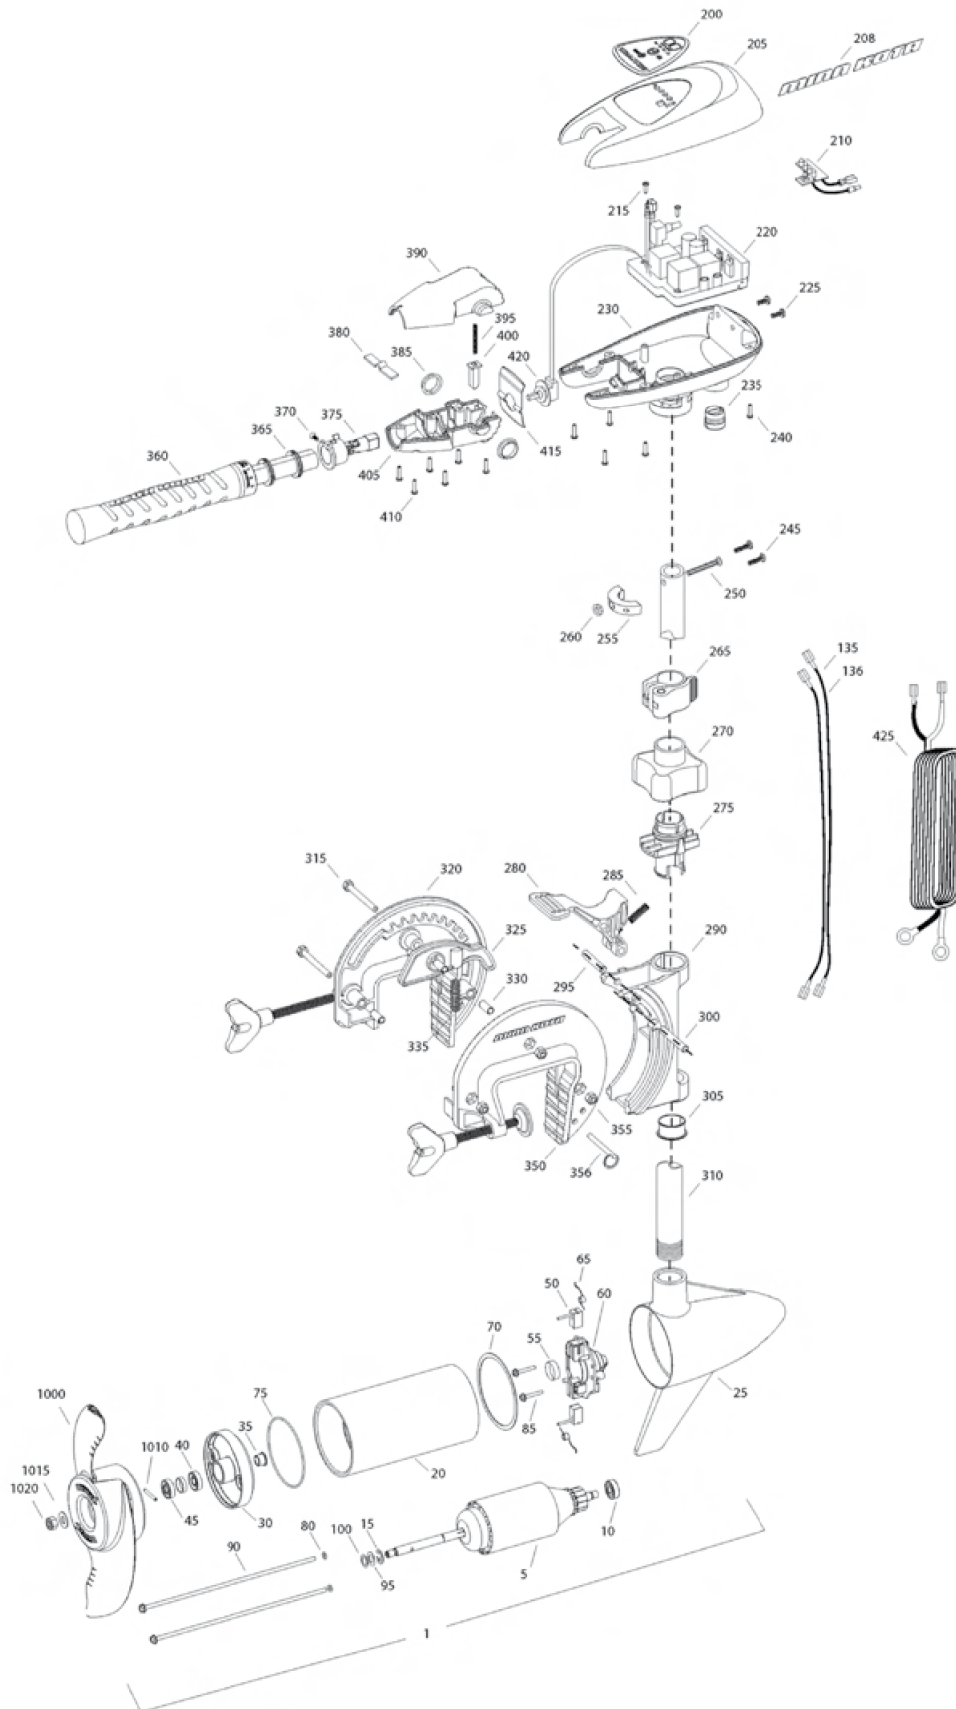

TRAXXIS 46

MINN KOTA®

TRAXXIS 46

Item	P/N	Description	Qty	Item	P/N	Description	Qty
1	2097063	12V Motor 36" FW	1	330	2067306	Bushing, dowel 1/4 x 1/2	3
5	2-100-116	Armature assembly	1	335	2062700	Spring, cam deactivator	1
10	140-010	Bearing	1	☒	2881380	Clamp screw kit	2 per kit
15	788-015	Retaining ring	1	350	2771955	Bracket, left, FW	1
20	2-200-101	Center housing assembly	1	355	2263104	Nut, 1/4-20, nylock, Zinc	3
25	421-065	Brush end housing assembly	1	356	2062604	Pin, stop	1
30	2-400-101	Plain end housing assembly	1				
35	144-049	Flange bearing	1	☒	2990957	Handle assy, VARS [360-410]	1
40	880-003	Seal	1	360	2990456	Grip/handle assy, VARS [360-375]	1
45	880-006	Seal with shield	1	365	2060015	Bearing, handle	2
50	188-036	Brush	2	370	2063405	Screw, #6 PFH SS	1
55	725-050	Paper tube	1	375	2884092	Yoke / spider assy, VARS	1
60	738-036	Brush plate assembly	1	380	2302742	Spring, detent, off	1
65	975-040	Brush spring	2	385	2060005	Bearing, handle pivot	2
70	337-036	Gasket	1	390	2060900	Handle pivot, top	1
75	701-081	O-ring, motor	1	395	2302745	Spring, release button	1
80	701-008	O-ring, thru-bolt	2	400	2063700	Button, release	1
85	830-007	Screw, 8-32	2	405	2060905	Handle pivot, bottom	1
90	830-042	Thru-bolt	2	410	2303412	Screw, #6 x 5/8 SS	6
95	990-067	Washer, steel	2				
100	990-070	Washer, nylontron	2	415	2062715	Spring, handle pivot	1
135	640-004	Leadwire, black	1	420	2061700	Washer, pot holder	1
136	640-105	Leadwire, red	1	425	2992523	Leadwire assy, includes [235]	1
☒	2888460	Seal and O-ring Kit					
200	2065668	Decal, c-box cover	1	☒	1378131	Propeller kit WW2	
205	2060295	C-box cover	1	☒	2994875	Propeller bag assy	
208	2325665	Decal - MinnKota	2	1000	2091160	Propeller WW2	1
210	2074070	Battery meter, 12v FW	1	1010	2092600	Drive pin, small	1
215	3043427	Screw, #8 x 7/8 SS	2	1015	2151726	Washer, prop, small	1
220	2184006	Control board, 12v	1	1020	2053101	Nut, nylock, prop, small	1
225	2303434	Screw, #8-30 x 5/8 SS	2				
230	2062501	Control box, VARS, FW	1				
235	2062905	Strain relief	1				
240	2303412	Screw, #6 x 5/8 SS	6				
245	2263434	Screw, #8 x 1 SS	2				
250	2383407	Screw, #10-24 x 2 SS	1				
255	2061515	Collar, c-box	1				
260	2383124	Nut, 10-24, nylock, SS	1				
265	2991521	Cam lock/depth collar assy	1				
☒	2991795	Bracket assy, Composite [270-356]	1				
270	2060100	Knob, steering tension, soft	1				
275	2068400	Collet	1				
280	2064200	Lock arm	1				
285	2062701	Spring, lock arm	1				
290	2061821	Hinge	1				
295	2062602	Pin, lock, Zinc	1				
300	2062602	Pin, lock, Zinc	1				
305	2037301	Bushing, hinge	1				
310	2032052	Tube 36"	1				
315	2063500	Bolt 1/4-20 x 2 3/8", Zinc	3				
320	2771950	Bracket, right, FW	1				
325	2067905	Cam deactivator	1				

*