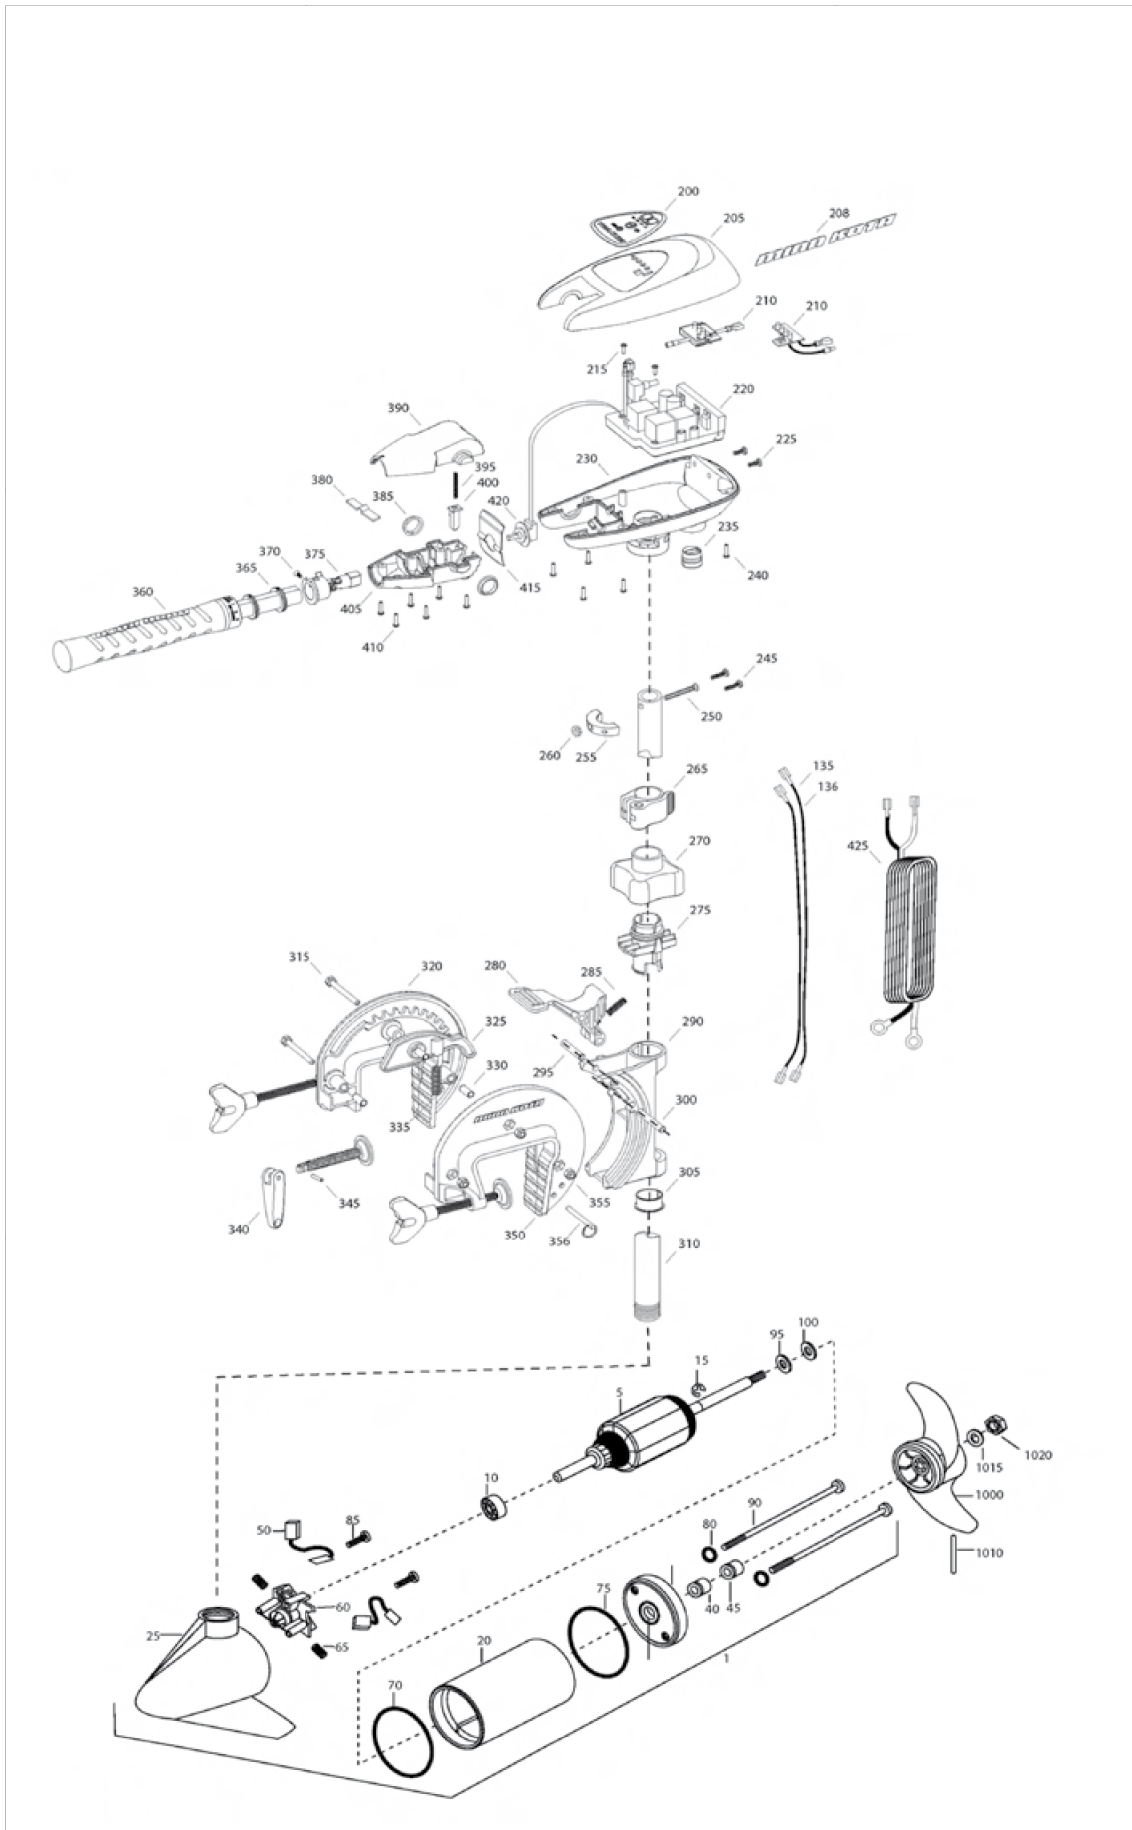

MINN KOTA®

TRAXXIS 45

MINN KOTA®

WWW.NAVICOM.FR

MINN KOTA®

TRAXXIS 45

Item	P/N	Description	Qty	Item	P/N	Description	Qty
1	2069251	12V Motor 36" FW	1	330	2067306	Bushing, dowel 1/4 x 1/2	3
5	2-100-202	Armature assembly	1	335	2062700	Spring, cam deactivator	1
10	140-010	Bearing	1	☒	2881380	Clamp screw kit	2 per kit
15	788-015	Retaining ring	1	350	2771955	Bracket, left, FW	1
20	2-200-079	Center housing assembly	1	355	2263104	Nut, 1/4-20, nylock, Zinc	3
25	421-132	Brush end housing assembly	1	356	2062604	Pin, stop	1
30	2-400-187	Plain end housing assembly	1				
35	144-049	Flange bearing	1	☒	2990957	Handle assy, VARS [360-410]	1
40	880-003	Seal	1	360	2990456	Grip/handle assy, VARS [360-375]	1
45	880-006	Seal with shield	1	365	2060015	Bearing, handle	2
50	188-052	Brush	2	370	2063405	Screw, #6 PFH SS	1
55	N/A			375	2884092	Yoke / spider assy, VARS	1
60	738-030	Brush plate assembly	1	380	2302742	Spring, detent, off	1
65	975-032	Brush spring	2	385	2060005	Bearing, handle pivot	2
70	701-041	O-ring, motor, front	1	390	2060900	Handle pivot, top	1
75	701-039	O-ring, motor, rear	1	395	2302745	Spring, release button	1
80	701-007	O-ring, thru-bolt	2	400	2063700	Button, release	1
85	830-001	Screw, 8-32	2	405	2060905	Handle pivot, bottom	1
90	830-078	Thru-bolt	2	410	2303412	Screw, #6 x 5/8 SS	6
95	990-067	Washer, steel	2				
100	990-070	Washer, nylontron	2	415	2062715	Spring, handle pivot	1
135	640-001	Leadwire, black	1	420	2061700	Washer, pot holder	1
136	640-101	Leadwire, red	1	425	2992523	Leadwire assy, includes [235]	1
☒	2883460	Seal and O-ring Kit					
200	2065679	Decal, c-box cover	1	☒	1378121	Propeller kit	
205	2060295	C-box cover	1	1000	2061122	Propeller	1
208	2325665	Decal - MinnKota	2	1010	2092600	Drive pin, small	1
210	2074070	Battery meter, 12v FW	1	1015	2151726	Washer, prop, small	1
215	3043427	Screw, #8 x 7/8 SS	2	1020	2053101	Nut, nylock, prop, small	1
220	2184006	Control board, 12v	1				
225	2303434	Screw, #8-30 x 5/8 SS	2				
230	2062501	Control box, VARS, FW	1				
235	2062905	Strain relief	1				
240	2303412	Screw, #6 x 5/8 SS	6				
245	2263434	Screw, #8 x 1 SS	2				
250	2383407	Screw, #10-24 x 2 SS	1				
255	2061515	Collar, c-box	1				
260	2383124	Nut, 10-24, nylock, SS	1				
265	2991521	Cam lock/depth collar assy	1				
☒	2991795	Bracket assy, Composite [270-356]	1				
270	2060100	Knob, steering tension, soft	1				
275	2068400	Collet	1				
280	2064200	Lock arm	1				
285	2062701	Spring, lock arm	1				
290	2061821	Hinge	1				
295	2062602	Pin, lock, Zinc	1				
300	2062602	Pin, lock, Zinc	1				
305	2037301	Bushing, hinge	1				
310	2032052	Tube 36"	1				
315	2063500	Bolt 1/4-20 x 2 3/8", Zinc	3				
320	2771950	Bracket, right, FW	1				
325	2067905	Cam deactivator	1				