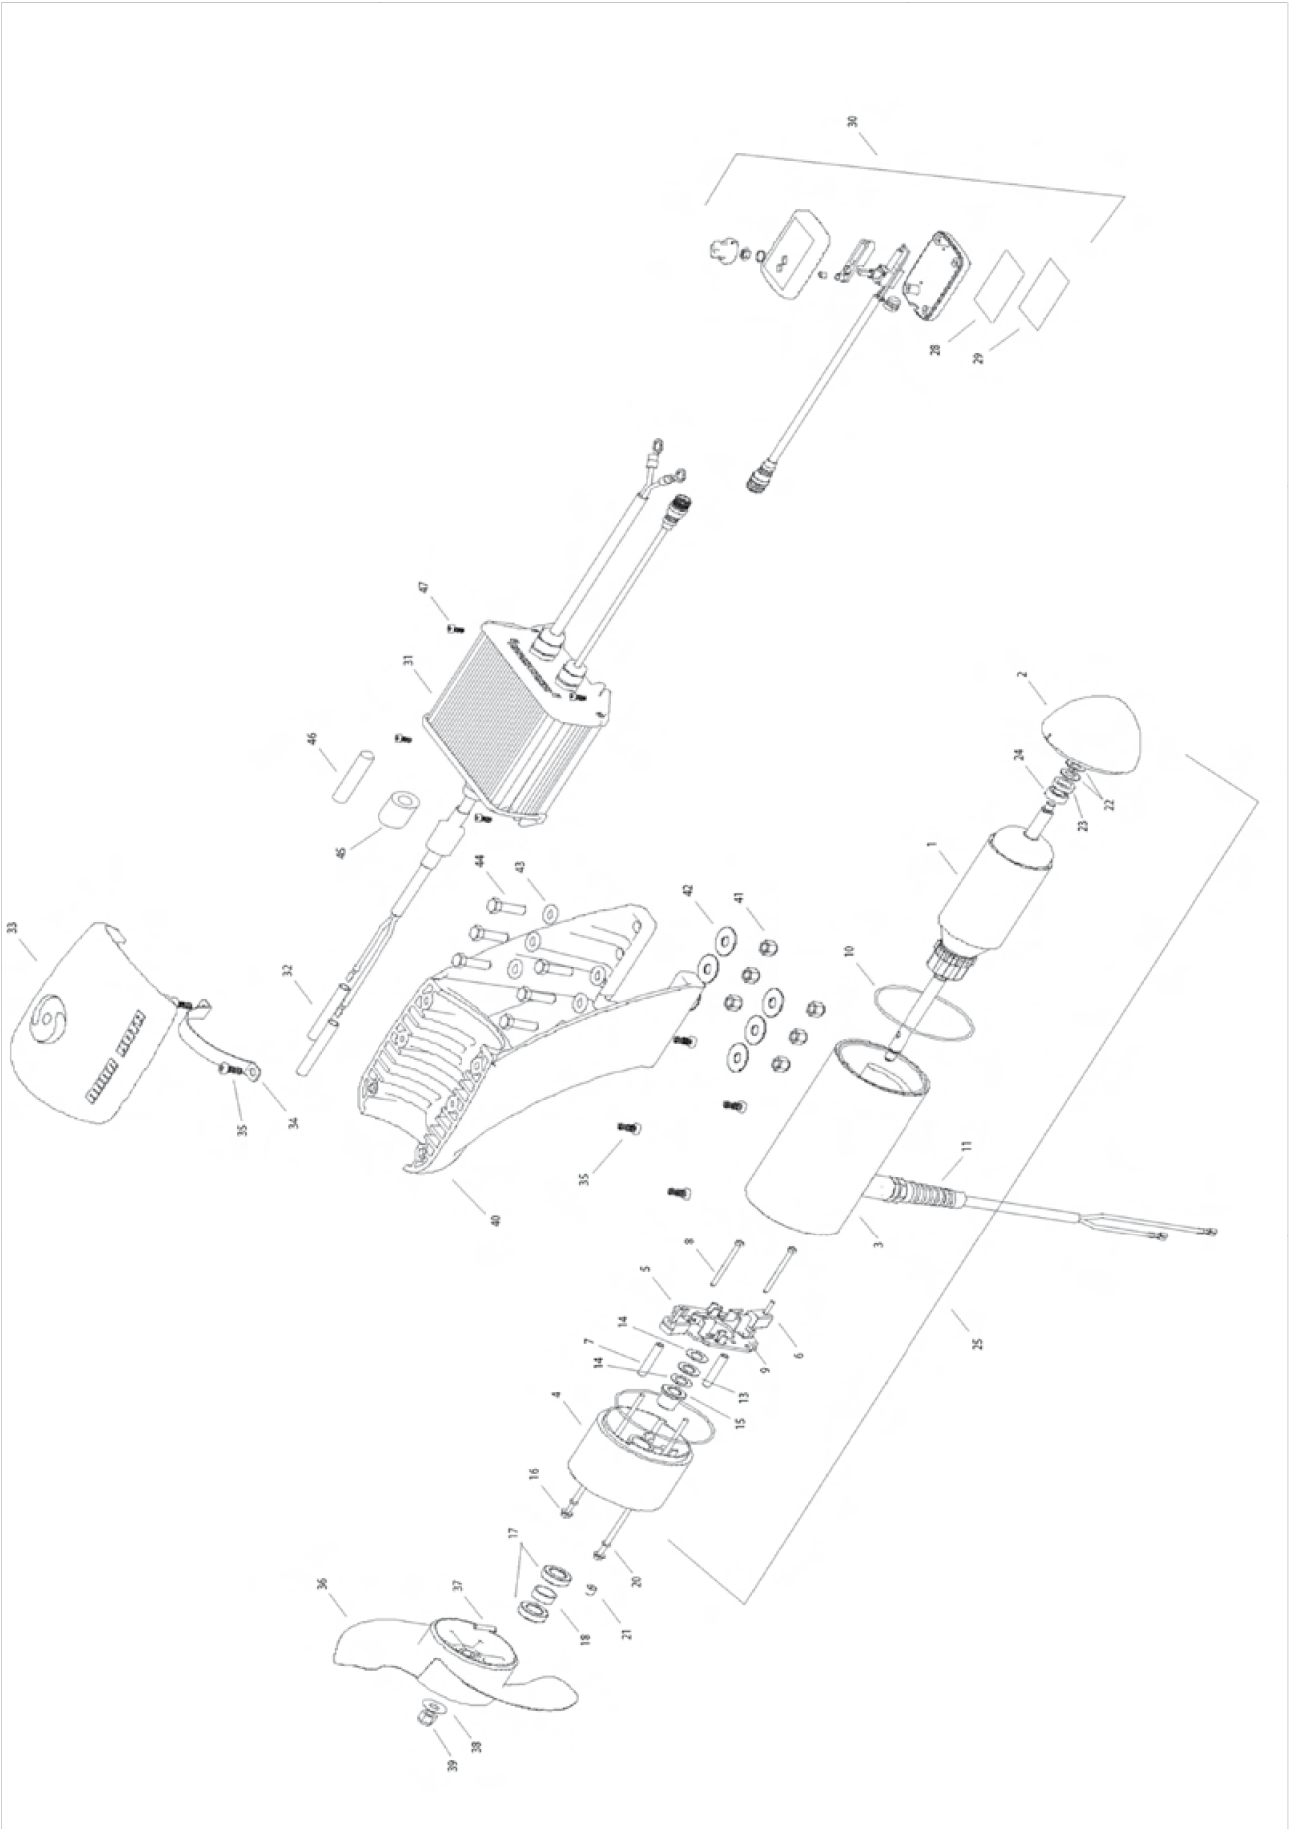

**ENGINE MOUNT 101**

MINN KOTA®

## ENGINE MOUNT 101

1	2-100-235	ARMATURE 36V 4.0
2	421-276	PLAIN END
3	2-200-109	CENTER HOUSING ASSEMBLY
4	2-300-149	BRUSH END HOUSING (CONTAINS 4-9 )
5	2-600-234	BRUSH PLATE ASSEMBLY (CONTAINS 5, 6, 9)
6	188-094	BRUSH
7	973-025	SPACER - BRUSH PLATE
8	830-027	SCREW #10-32 X 2 SLF THREAD
9	975-041	BRUSH SPRING
10	701-043	O-RING [2 EA]
11	2772917	LEADWIRE ASSEMBLY
13	990-051	WASHER STEEL
14	990-052	WASHER NYLATRON
15	144-017	FLANGE BEARING
16	830-096	THRU-BOLT 12-24 X 10.31
17	880-025	SEAL [2 EA]
18	725-095	PAPER TUBE
20	701-009	O-RING THRU-BOLT
21	836-001	ALUMINUM PLUG
22	992-010	SPRING WASHER [2 EA]
23	990-045	THRUST SPACER
24	140-010	BALL BEARING
25	2396250	MOTOR ASSY 36V 4.0 101#
28	9950953	VELCRO 1.5 X 2.0 LOOP
29	9950950	VELCRO 1.5 X 2.0 HOOK
30	2990241	HAND CONTROLER
31	2990237	CONTROL MODULE
32	2385401	SHRINK TUBE [2 EA]
33	2380210	TOP CAP
34	2383810	STRAP, EM
35	2383418	SCREW 1/4-20 SELF TAPPING [6 EA]
☒	1378132	PROP KIT
36	2331160	PROPELLER
37	2262658	DRIVE PIN
38	2091701	WASHER, PROP LARGE
39	2093101	NUT, PROP
40	2381940	LOWER BRACKET
41	2383122	NUT 3/8-16 NYLOCK [6EA]
42	2381726	WASHER FENDER 3/8 X 1 1/4 OD [3 EA]
43	2381728	WASHER 3/8 [3 EA]
44	2383422	SCREW 3/8 X 1 1/4 [6EA]
45	2307310	FERRITE BEAD (EUROPEAN MOTORS ONLY)
46	2075401	HEATSHRINK (EUROPEAN MOTORS ONLY)
47	2373427	SCREW #12 X 5/8 [4 EA]
☒	2994856	BAG ASSY (CONTAINS 38-41,32,28,29,47,TIE WRAPS)