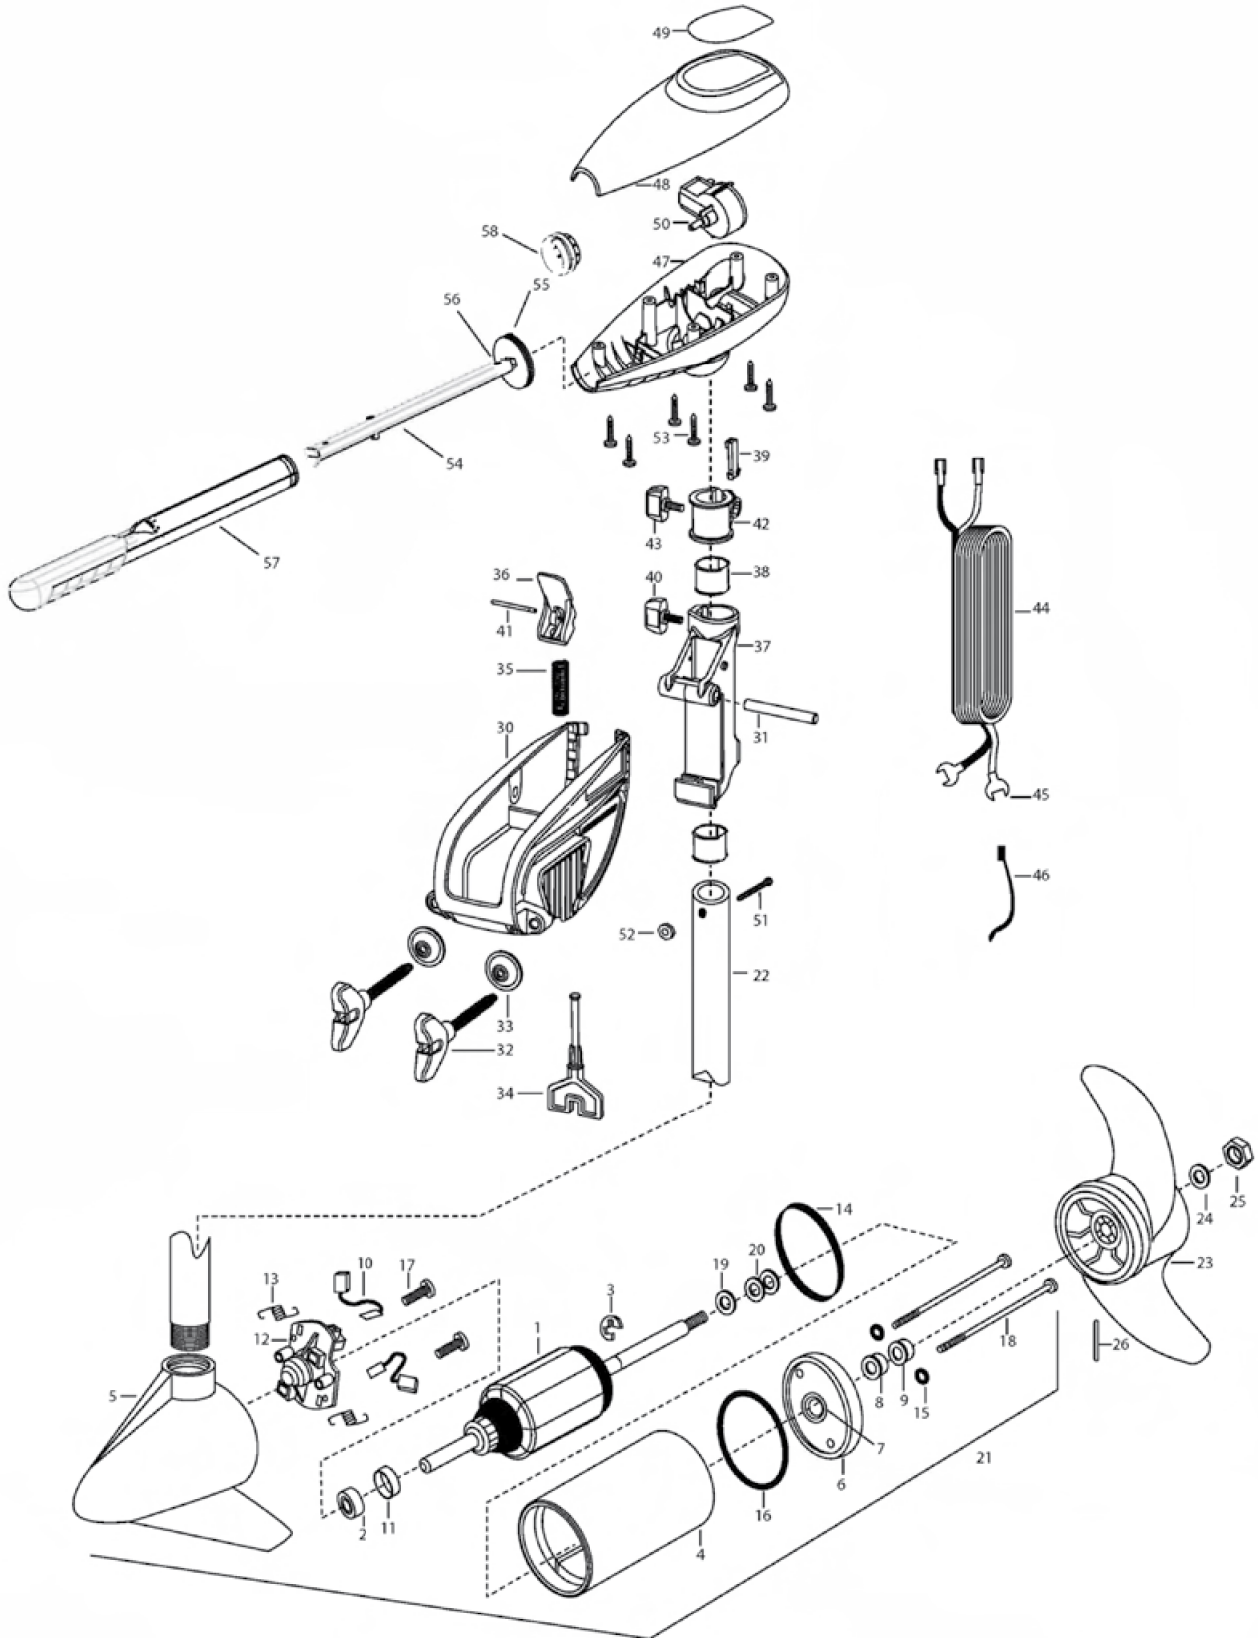

ENDURA 55

MINN KOTA®

ENDURA 55

1	2-100-117	ARMATURE ASSEMBLY 12V 3.62 FW			
2	140-010	BEARING- BALL	■	2881300	SCREW-CLAMP, WASHER, RETAINER KIT [2.EA]
3	788-015	RETAINING RING	*32	2061300	SCREW-CLAMP [2.EA]
4	2-200-101	CENTER HOUSING ASSEMBLY-	*33	2011710	WASHER-CLAMP SCREW [2.EA]
5	2-300-196	BRUSH END HOUSING ASSEMBLY 3.62 SPCO 36"	34	2063605	T-BAR, PLASTIC
6	2-300-195	BRUSH END HOUSING ASSEMBLY 3.62 SPCO 42"	35	2062706	SPRING- T-BAR
7	2-400-101	PLAIN END HOUSING ASSEMBLY	36	2067201	LEVER-TILT BLACK
8	880-003	BEARING- FLANGE ,SERVICE ONLY	37	2061810	HINGE-PLASTIC
9	880-006	SEAL WITH SHIELD	38	2037301	BUSHING-HINGE [2.EA]
10	188-036	BRUSH ASSEMBLY [2.EA]	39	2062800	TENSION BLOCK-SNAP IN
11	725-050	BRUSH RETENTION- PAPER TUBE	40	2011385	SCREW, TENSION/KNOB
12	738-036	BRUSH PLATE WITH HOLDER	41	2060515	PIN, TILT LEVER
13	975-040	SPRING- TORSION [2.EA]	42	2061520	COLLAR-DEPTH
14	337-036	GASKET	43	2011365	SCREW-COLLAR/NEW KNOB
15	701-008	O-RING [2.EA]	44	2050609	LEADWIRE 10 GA SPADE TERM
16	701-081	O-RING	45	2020702	SPADE TERMINAL 10GA. [2.EA]
17	830-007	SCREW- # 8-32 [2.EA]	46	2026300	TIE WRAP [2.EA]
18	830-042	THRU BOLT 10-32X8.83 [2EA]	47	2062510	CONTROL BOX
19	990-067	WASHER- STEEL THRUST	48	2060214	CONTROL BOX COVER-ENDURA
20	990-070	WASHER- NYLATRON [2.EA]	49	2065643	DECAL COVER ENDURA 55
21	2097092	MOTOR ASSEMBLY 12V 3.62 5SPC FW 36"	50	2064023	SWITCH-FWD/REV 5 SP
22	2097098	MOTOR ASSEMBLY 12V 3.62 5SPC FW 42"	51	2033400	SCREW-10-24 X 1-3/4
	2032052	TUBE COMPOSITE 36"	52	2013110	NUT-10-24 HEX
	2032053	TUBE COMPOSITE 42"	53	2012100	SCREW-8-18 X 5/8 [6.EA]
	1378131	PROPELLER- KIT	54	2990919	INNER HANDLE ASSEMBLY
23	2091160	PROP- W. WEDGE 2	55	2060405	PIVOT, HANDLE
24	2151726	WASHER- 5/16 STD SS	56	2012102	SCREW
25	2053101	NUT- NYLOC 5/16	57	2990929	OUTER HANDLE ASSEMBLY
26	2092600	PIN-DRIVE	58	2060009	FRONT BEARING
	2771818	BRACKET & HINGE ASSEMBLY (INCLUDES- 30—41)	■	2888460	O-RING, GASKET SEAL KIT
	2771910	BRACKET ASSEMBLY (INCLUDES- 30,32,33)			
*30	2061910	BRACKET			
31	2060510	PIN-HINGE			