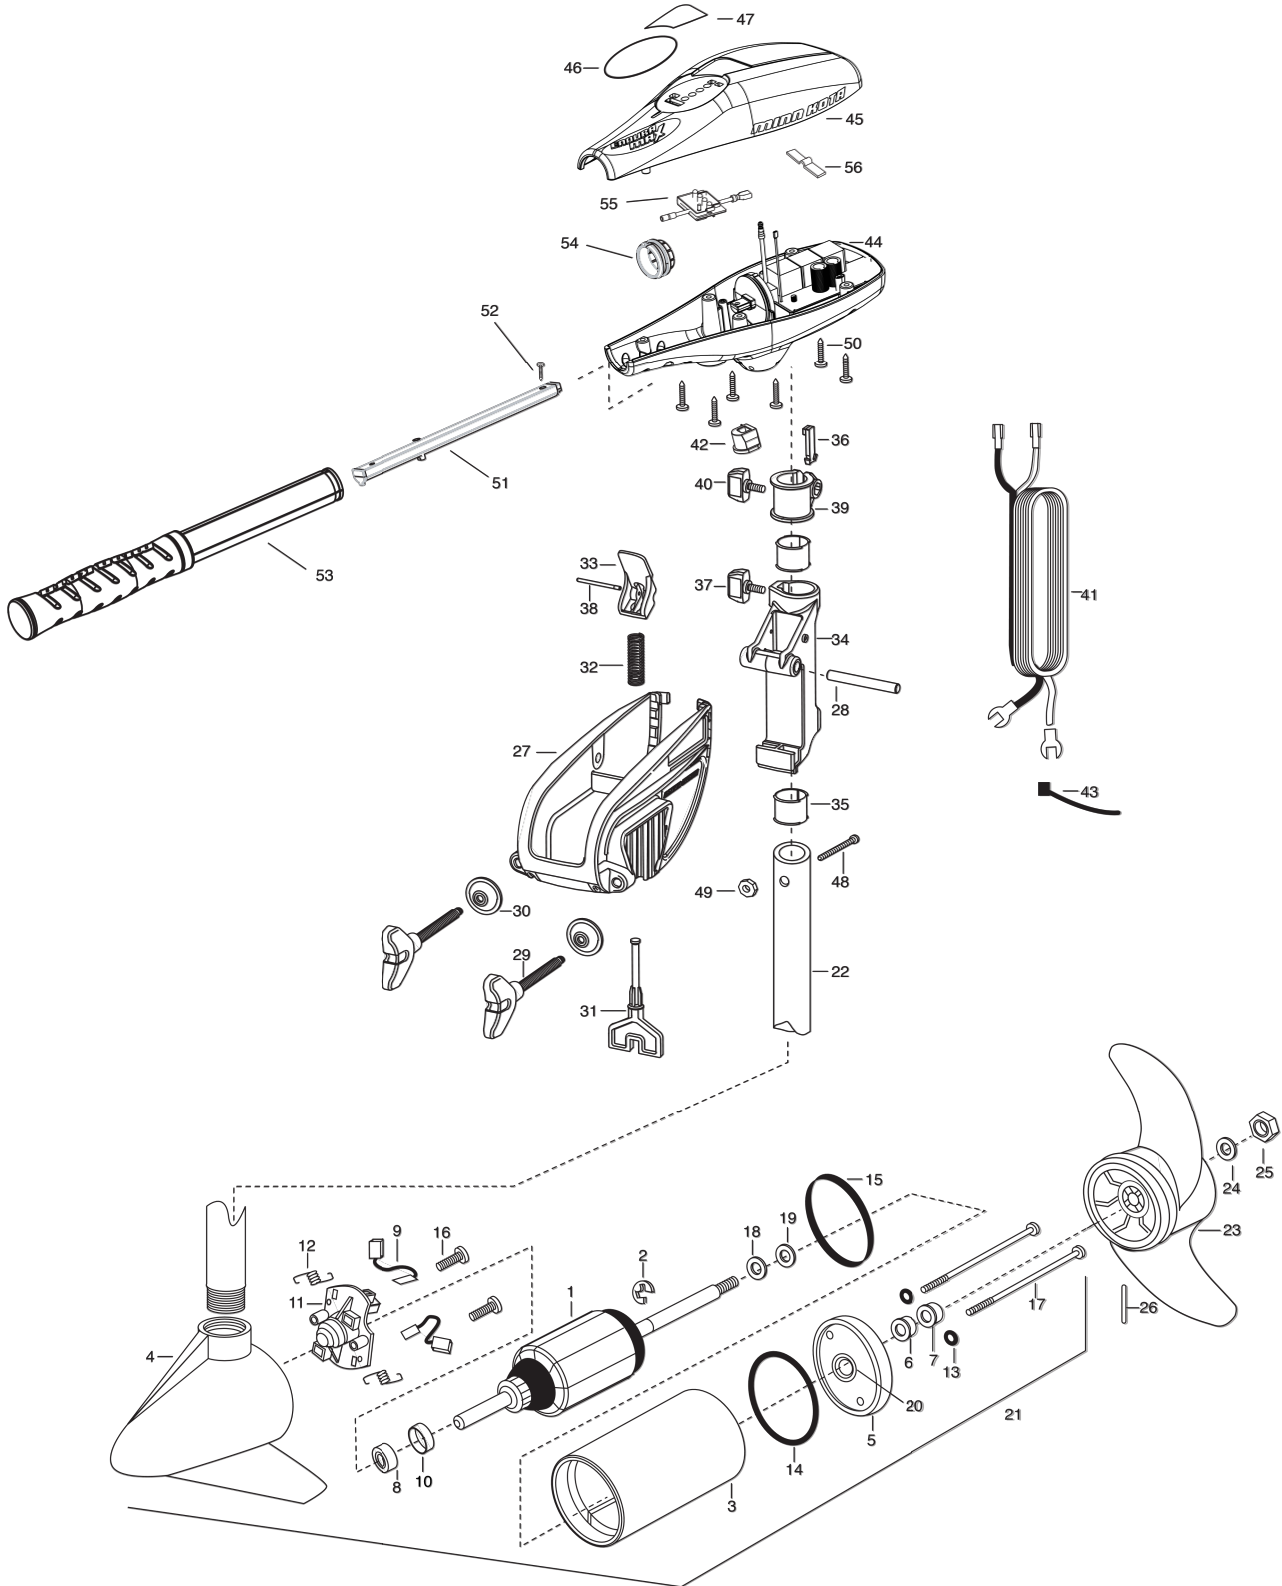

ENDURA MAX 55

MINN KOTA®

ENDURA MAX 55

Item	Part Number	Description	Item	Part Number	Description
1	2-100-121	ARMATURE ASSEMBLY 12v 3.62	*27	2061910	BRACKET
2	788-015	RETAINING RING	28	2060510	PIN-HINGE
3	2-200-101	HOUSING ASSEMBLY CENTER 3.62 TXT	*29	2061300	SCREW-CLAM [2.EA]
4	421-065	BRUSH END HOUSING ASSEMBLY 3.62	*30	2011710	WASHER-CLAMP SCREW [2.EA]
5	2-400-101	PLAIN END HOUSING ASSEMBLY 3.62	31	2063605	T-BAR, PLASTIC
6	880-003	SEAL	32	2062706	SPRING- (T-BAR)
7	880-006	SEAL W/SHIELD	33	2067201	LEVER-TILT BLACK
8	140-010	BALL BEARING	34	2061810	HINGES-PLASTIC
9	188-036	BRUSH ASSEMBLY [2.EA]	35	2037301	BUSHING-HINGE [2.EA]
10	725-050	BRUSH RETENTION - PAPER TUBE	36	2062800	TENSION BLOCK-SNAP IN
11	2-600-086	BRUSH PLATE W/HOLDER 3.62	37	2011385	SCREW, TENSION/KNOB
12	975-040	SPRING-TORSION [2.EA]	38	2060515	PIN, TILT LEVER
13	701-007	O-RING- THRU BOLT [2.EA]	39	2061520	COLLAR-DEPTH
14	701-039	O-RING MK406460	40	2011365	SCREW-COLLAR/NEW KNOB
15	701-041	O-RING	41	2992523	LEADWIRE (WITH 14GA HD SPADE TERMINAL)
16	830-007	SCREW- SELF THREAD 8-32X1.0 [2.EA]	42	2062905	STRAIN RELIEF
17	830-042	THRU BOLT 8-32X8.83 [2.EA]	43	2026300	TIE WRAP
18	990-067	WASHER- STEEL THRUST	44	2994040	CONTROL BOX
19	990-070	WASHER- NYLATRON [AS REQUIRED]	45	2060225	CONTROL BOX COVER
20	144-049	FLANGE BEARING (SERVICE ONLY)	46	2065718	DECAL COVER ENDURA MAX 55
21	2097083	MOTOR ASSEMBLY 12 V 3.62 VARIABLE SPD 36"	47	2065730	COVER DECAL
21	2097084	MOTOR ASSEMBLY 12 V 3.62 VARIABLE SPD 42"	48	2033401	SCREW-10-24 X 1-3/4
22	2032046	TUBE, COMPOSITE 36"	49	2383124	NUT-10-24 HEX
22	2032047	TUBE, COMPOSITE 42"	50	2012100	SCREW-8-18 X 5/8 [6.EA]
■	1378121	PROP W/DRIVE PIN, WASHER, NUT KIT	51	2990924	INNER HANDLE ASSEMBLY
23	2091170	PROPELLER 3.62 HUB DIA	52	2012102	SCREW
24	2151726	WASHER- 5/16 STD SS	53	2990913	OUTER HANDLE ASSEMBLY
25	2053101	NUT-PROP NYLOCK (MED) SS	54	2060009	FRONT BEARING
26	2092600	PIN-DRIVE	55	2074070	BATTERY METER 12V
■	2771818	BRACKET & HINGE ASSEMBLY (INCLUDES 27-28)	56	2302742	SPRING, DETENT, OFF
■	2771910	BRACKET ASSEMBLY (INCLUDES 27, 29, 30)	■	2883460	SEAL AND O RING KIT