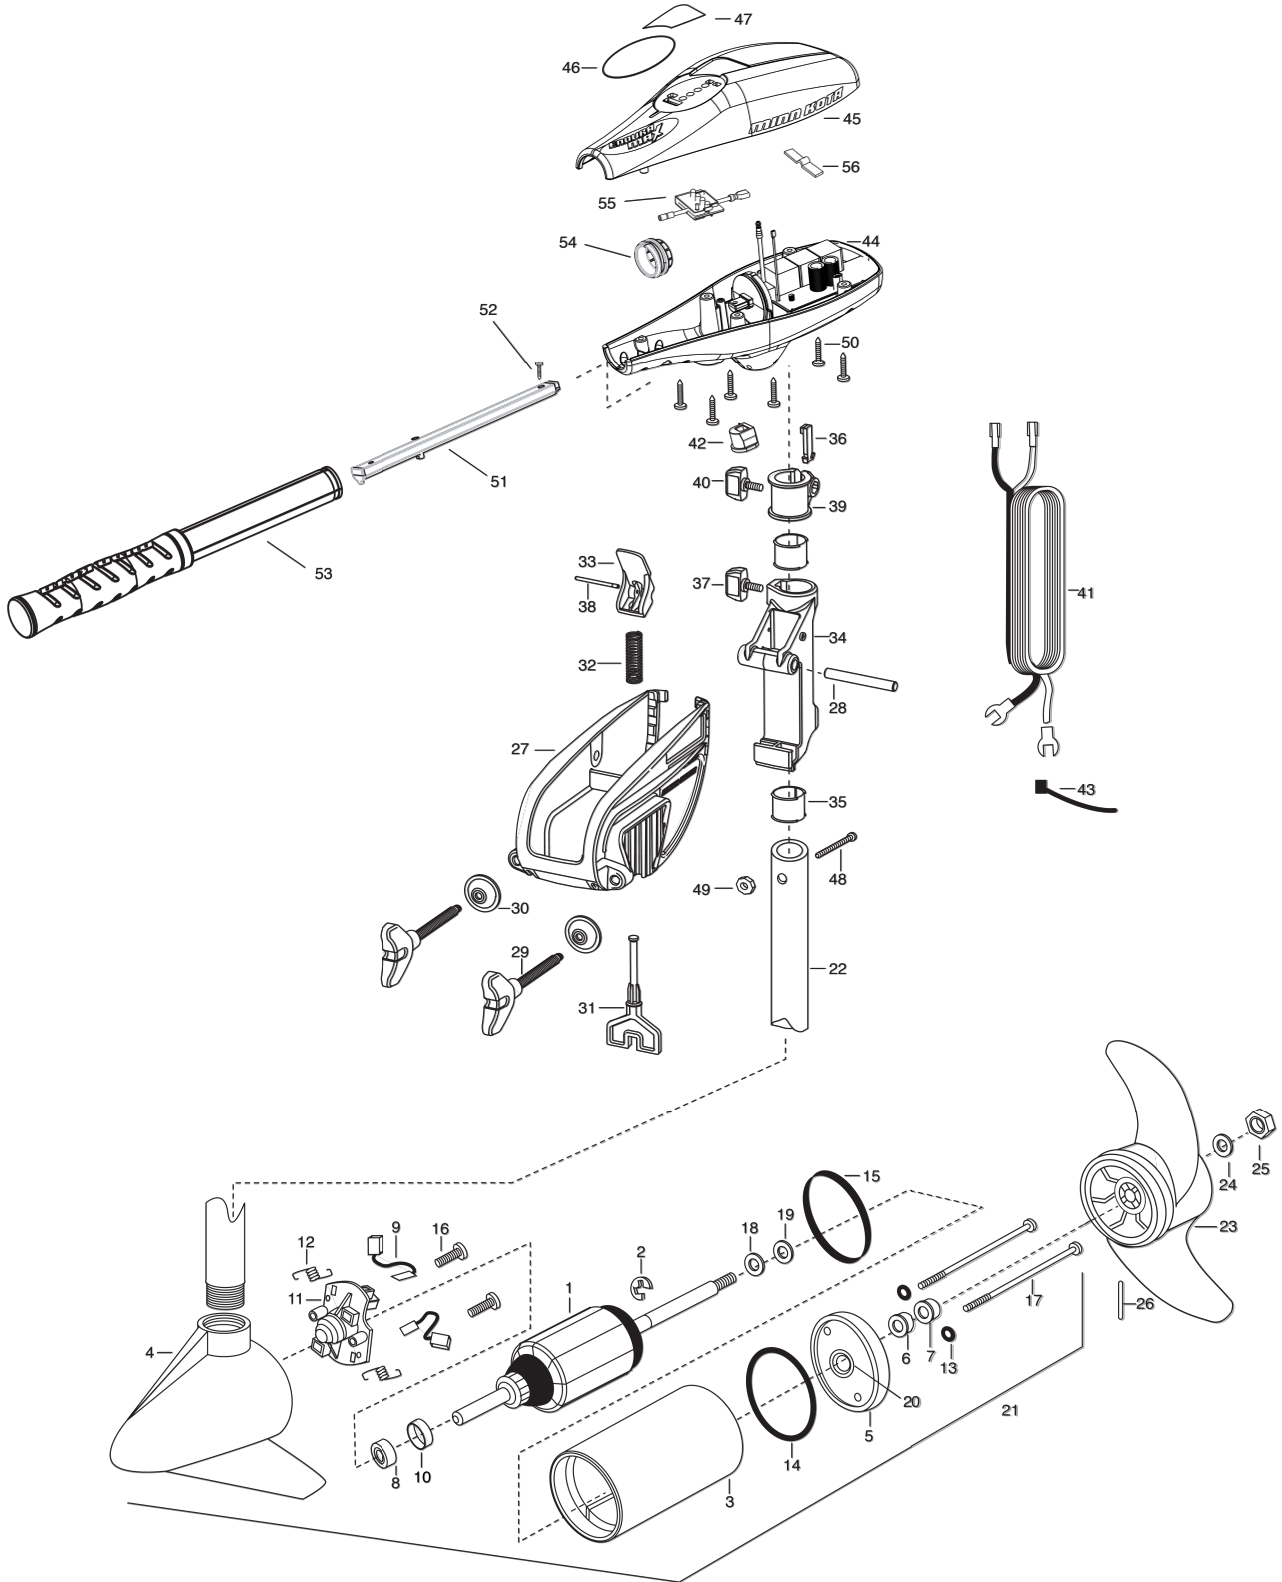

ENDURA MAX 50

MINN KOTA®

ENDURA MAX 50

Item	Part Number	Description	Item	Part Number	Description
1	2-100-121	ARMATURE ASSEMBLY 12v 3.62	*27	2061910	BRACKET
2	788-015	RETAINING RING	28	2060510	PIN-HINGE
3	2-200-101	HOUSING ASSEMBLY CENTER 3.62 TXT	*29	2061300	SCREW-CLAM [2.EA]
4	421-065	BRUSH END HOUSING ASSEMBLY 3.62	*30	2011710	WASHER-CLAMP SCREW [2.EA]
5	2-400-101	PLAIN END HOUSING ASSEMBLY 3.62	31	2063605	T-BAR, PLASTIC
6	880-003	SEAL	32	2062706	SPRING- (T-BAR)
7	880-006	SEAL W/SHIELD	33	2067201	LEVER-TILT BLACK
8	140-010	BALL BEARING	34	2061810	HINGES-PLASTIC
9	188-036	BRUSH ASSEMBLY [2.EA]	35	2037301	BUSHING-HINGE [2.EA]
10	725-050	BRUSH RETENTION - PAPER TUBE	36	2062800	TENSION BLOCK-SNAP IN
11	2-600-086	BRUSH PLATE W/HOLDER 3.62	37	2011385	SCREW, TENSION/KNOB
12	975-040	SPRING-TORSION [2.EA]	38	2060515	PIN, TILT LEVER
13	701-007	O-RING- THRU BOLT [2.EA]	39	2061520	COLLAR-DEPTH
14	701-039	O-RING MK406460	40	2011365	SCREW-COLLAR/NEW KNOB
15	701-041	O-RING	41	2992523	LEADWIRE (WITH 14GA HD SPADE TERMINAL)
16	830-007	SCREW- SELF THREAD 8-32X1.0 [2.EA]	42	2062905	STRAIN RELIEF
17	830-042	THRU BOLT 8-32X8.83 [2.EA]	43	2026300	TIE WRAP
18	990-067	WASHER- STEEL THRUST	44	2994040	CONTROL BOX
19	990-070	WASHER- NYLATRON [AS REQUIRED]	45	2060225	CONTROL BOX COVER
20	144-049	FLANGE BEARING (SERVICE ONLY)	46	2065717	DECAL COVER ENDURA MAX 50
21	2097039	MOTOR ASSEMBLY 12 V 3.62 VARIABLE SPD 36"	47	2065730	COVER DECAL
21	2097040	MOTOR ASSEMBLY 12 V 3.62 VARIABLE SPD 42"	48	2033401	SCREW-10-24 X 1-3/4
22	2032046	TUBE, COMPOSITE 36"	49	2383124	NUT-10-24 HEX
22	2032047	TUBE, COMPOSITE 42"	50	2012100	SCREW-8-18 X 5/8 [6.EA]
■	1378121	PROP W/DRIVE PIN, WASHER, NUT KIT	51	2990924	INNER HANDLE ASSEMBLY
23	2091170	PROPELLER 3.62 HUB D/A	52	2012102	SCREW
24	2151726	WASHER- 5/16 STD SS	53	2990913	OUTER HANDLE ASSEMBLY
25	2053101	NUT-PROP NYLOCK (MED) SS	54	2060009	FRONT BEARING
26	2092600	PIN-DRIVE	55	2074070	BATTERY METER 12V
■	2771818	BRACKET & HINGE ASSEMBLY (INCLUDES 27-28)	56	2302742	SPRING, DETENT, OFF
■	2771910	BRACKET ASSEMBLY (INCLUDES 27, 29, 30)	■	2883460	SEAL AND O RING KIT