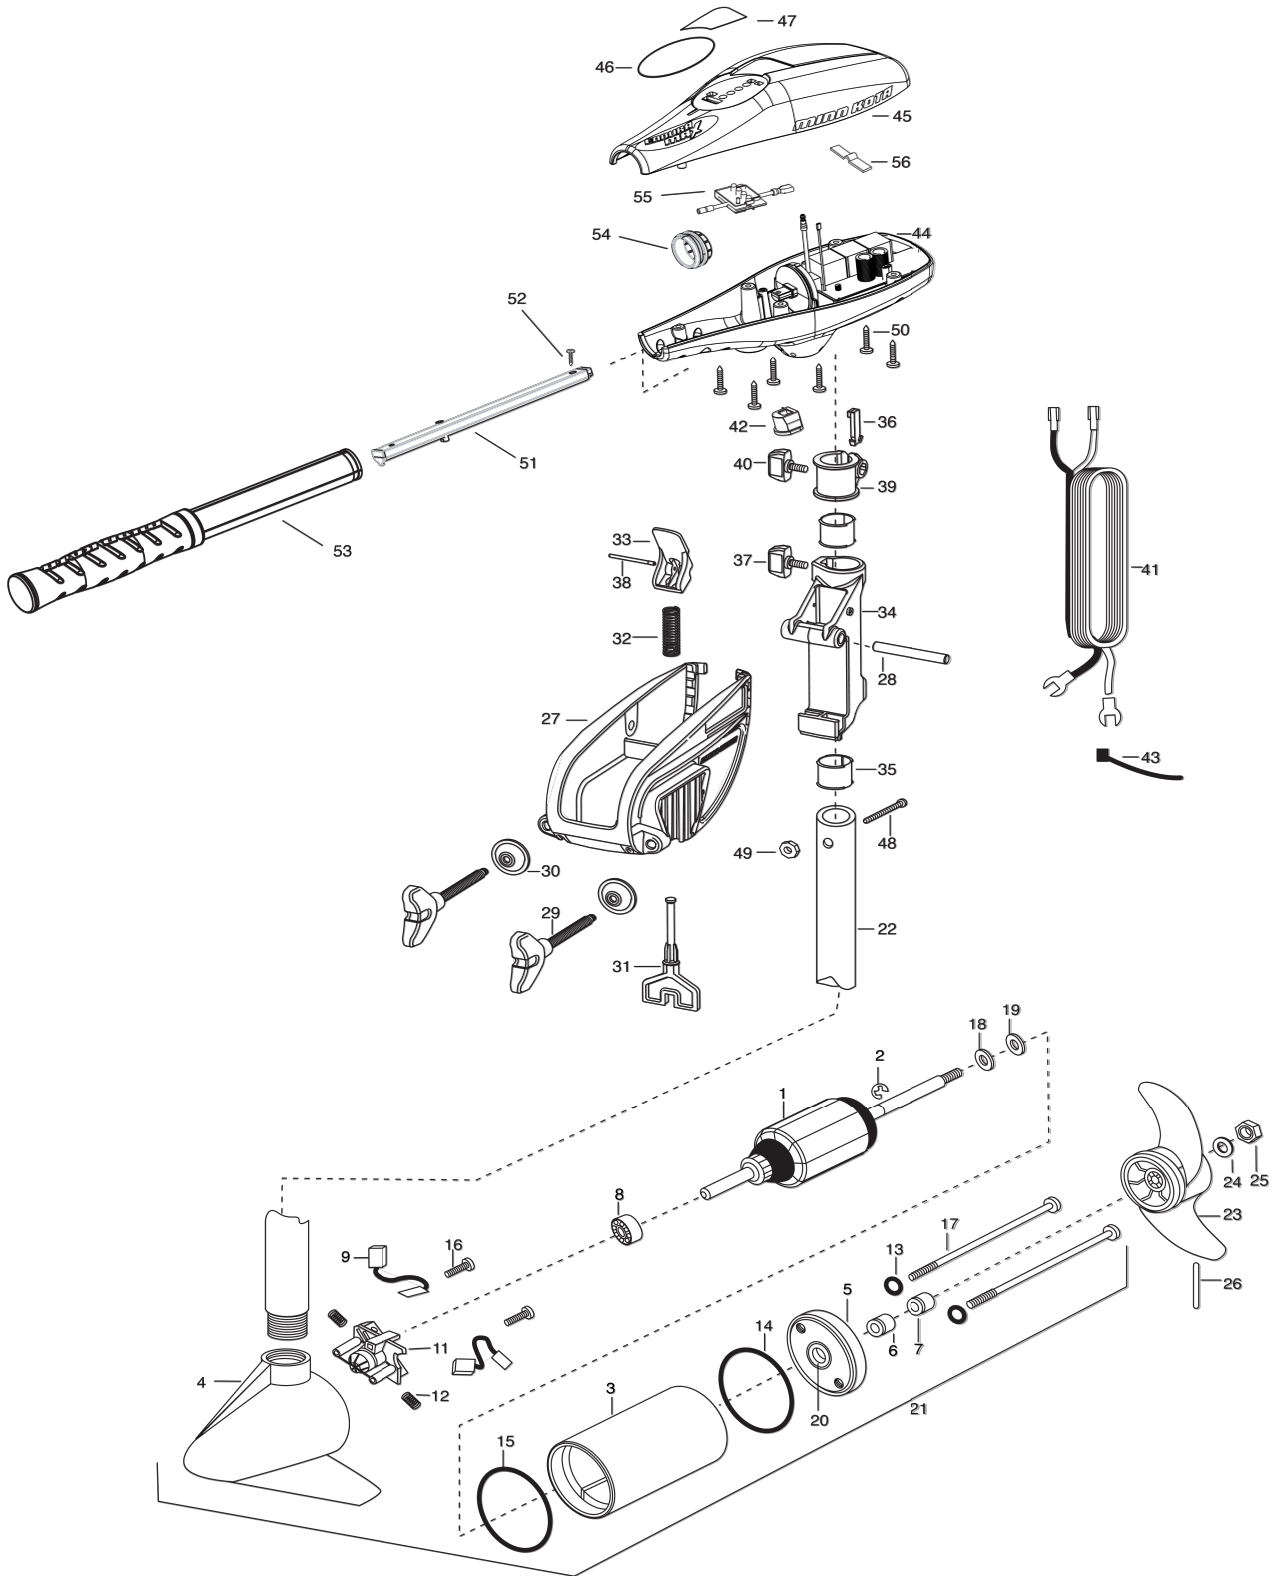

MINN KOTA®

ENDURA MAX 45

MINN KOTA®

W W W . N A V I C O M . F R

MINN KOTA®

ENDURA MAX 45

Item	Part Number	Description	Item	Part Number	Description
1	2-100-204	ARMATURE ASSEMBLY 12v 3.25	*29	2061300	SCREW-CLAM [2.EA]
2	788-015	RETAINING RING	*30	2011710	WASHER-CLAMP SCREW [2.EA]
3	2-200-079	HOUSING ASSEMBLY CENTER 3.25 TXT	31	2063605	T-BAR, PLASTIC
4	421-132	BRUSH END HOUSING ASSEMBLY 3.25	32	2062706	SPRING- (T-BAR)
5	2-400-187	PLAIN END HOUSING ASSEMBLY 3.25	33	2067201	LEVER-TILT BLACK
6	880-003	SEAL	34	2061810	HINGES-PLASTIC
7	880-006	SEAL W/SHIELD	35	2037301	BUSHING-HINGE [2.EA]
8	140-010	BALL BEARING	36	2062800	TENSION BLOCK-SNAP IN
9	188-052	BRUSH ASSEMBLY [2.EA]	37	2011385	SCREW, TENSION/KNOB
11	2-600-285	BRUSH PLATE W/HOLDER 3.25	38	2060515	PIN, TILT LEVER
12	975-032	SPRING-COMPRESSION [2.EA]	39	2061520	COLLAR-DEPTH
13	701-007	O-RING- THRU BOLT [2.EA]	40	2011365	SCREW-COLLAR/NEW KNOB
14	701-039	O-RING MK406460	41	2992523	LEADWIRE (WITH 14GA HD SPADE TERMINAL)
15	701-041	O-RING	42	2062905	STRAIN RELIEF
16	830-001	SCREW- SELF THREAD 8-32X1.7 [2.EA]	43	2026300	TIE WRAP
17	830-078	THRU BOLT 8-32X8.0 [2.EA]	44	2994040	CONTROL BOX
18	990-067	WASHER- STEEL THRUST	45	2060225	CONTROL BOX COVER
19	990-070	WASHER- NYLATRON [AS REQUIRED]	46	2065716	DECAL COVER ENDURA MAX 45
20	144-049	FLANGE BEARING (SERVICE ONLY)	47	2065730	COVER DECAL
21	2069257	MOTOR ASSEMBLY 12 V 3.25 VARIABLE SPD	48	2033401	SCREW-10-24 X 1-3/4
22	2032046	TUBE, COMPOSITE 36"	49	2383124	NUT-10-24 HEX
■	1378121	PROP W/DRIVE PIN, WASHER, NUT KIT	50	2012100	SCREW-8-18 X 5/8 [6.EA]
23	2061122	PROPELLER 3.25 HUB DIA	51	2990924	INNER HANDLE ASSEMBLY
24	2151726	WASHER- 5/16 STD SS	52	2012102	SCREW
25	2053101	NUT-PROP NYLOCK (MED) SS	53	2990913	OUTER HANDLE ASSEMBLY
26	2092600	PIN-DRIVE	54	2060009	FRONT BEARING
■	2771818	BRACKET & HINGE ASSEMBLY (INCLUDES 27-38)	55	2074070	BATTERY METER 12V
■	2771910	BRACKET ASSEMBLY (INCLUDES 27, 29, 30)	56	2302742	SPRING, DETENT, OFF
*27	2061910	BRACKET	■	2883460	SEAL AND O RING KIT
28	2060510	PIN-HINGE