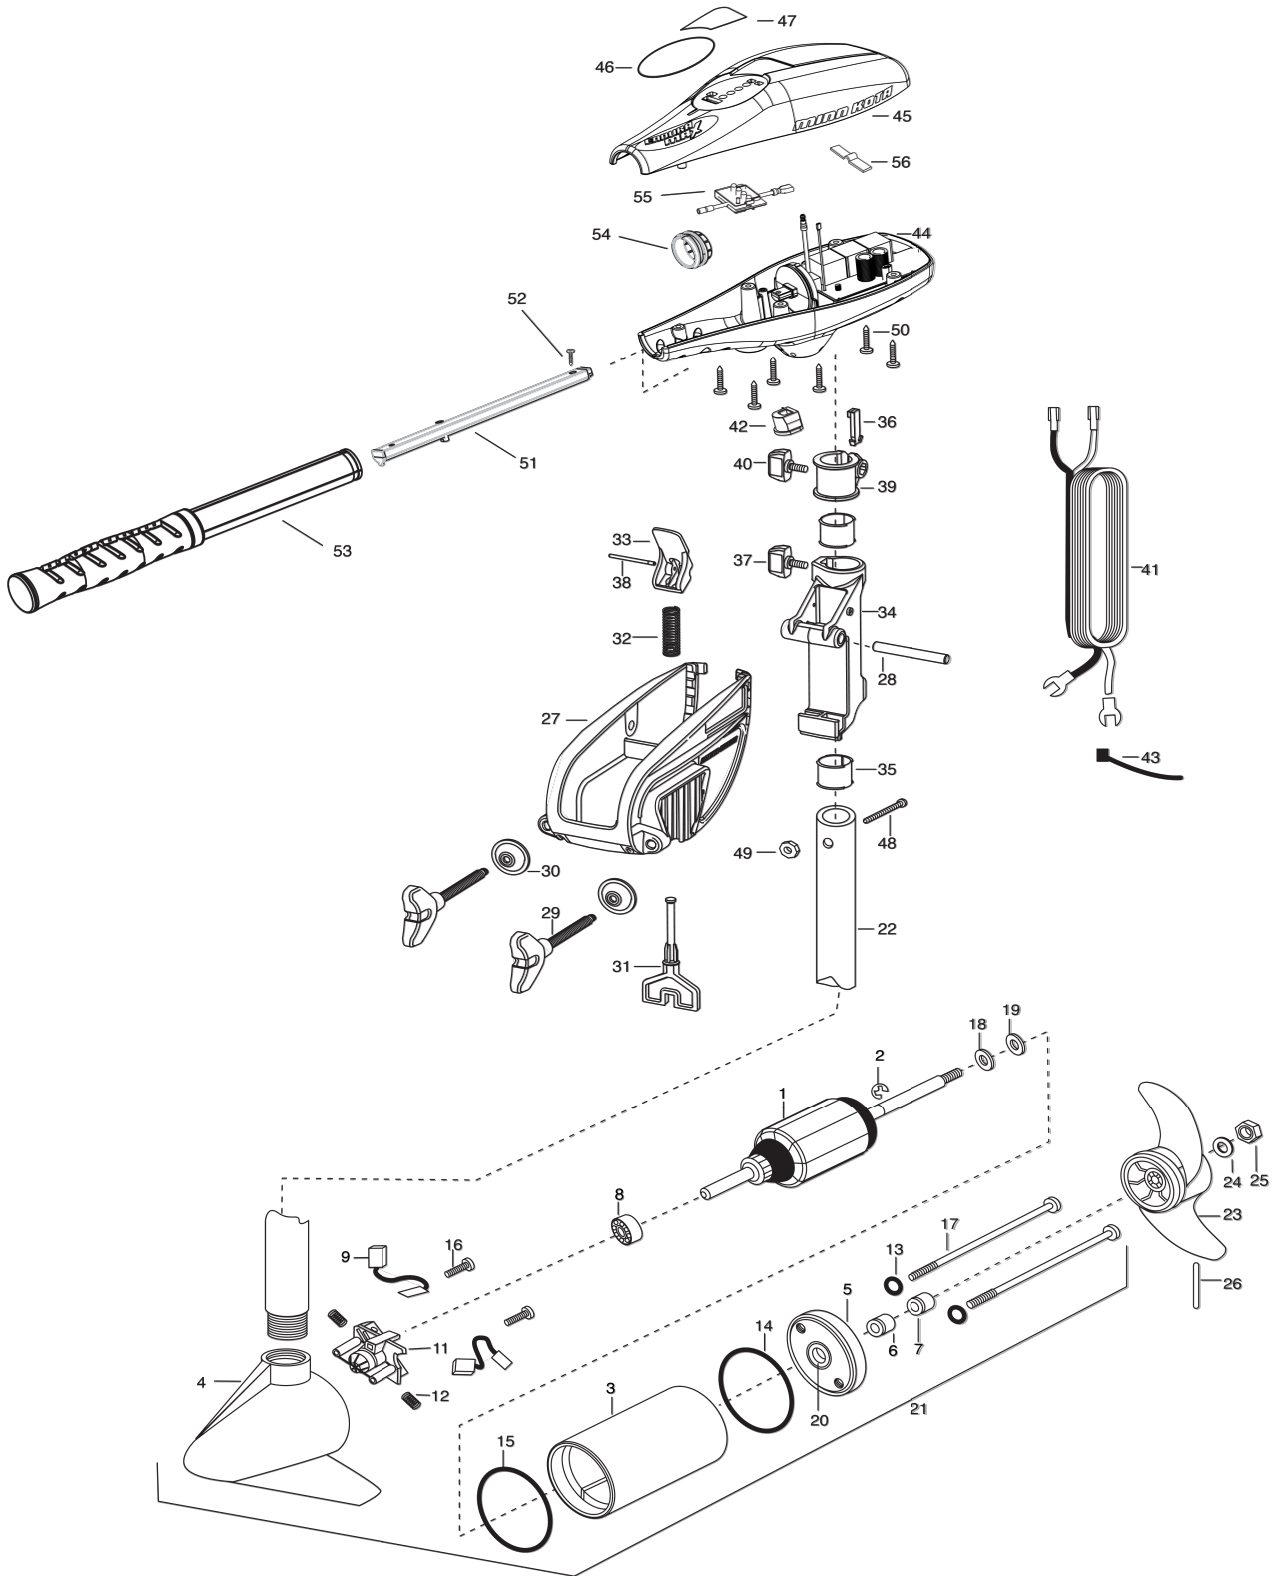

MINN KOTA®

ENDURA MAX 40

MINN KOTA®

W W W . N A V I C O M . F R

MINN KOTA®

ENDURA MAX 40

Item	Part Number	Description	Item	Part Number	Description
1	2-100-204	ARMATURE ASSEMBLY 12v 3.25	*29	2061300	SCREW-CLAM [2.EA]
2	788-015	RETAINING RING	*30	2011710	WASHER-CLAMP SCREW [2.EA]
3	2-200-079	HOUSING ASSEMBLY CENTER 3.25 TXT	31	2063605	T-BAR, PLASTIC
4	421-132	BRUSH END HOUSING ASSEMBLY 3.25	32	2062706	SPRING- (T-BAR)
5	2-400-187	PLAIN END HOUSING ASSEMBLY 3.25	33	2067201	LEVER-TILT BLACK
6	880-003	SEAL	34	2061810	HINGES-PLASTIC
7	880-006	SEAL W/SHIELD	35	2037301	BUSHING-HINGE [2.EA]
8	140-010	BALL BEARING	36	2062800	TENSION BLOCK-SNAP IN
9	188-052	BRUSH ASSEMBLY [2.EA]	37	2011385	SCREW, TENSION/KNOB
11	2-600-285	BRUSH PLATE W/HOLDER 3.25	38	2060515	PIN, TILT LEVER
12	975-032	SPRING-COMPRESSION [2.EA]	39	2061520	COLLAR-DEPTH
13	701-007	O-RING- THRU BOLT [2.EA]	40	2011365	SCREW-COLLAR/NEW KNOB
14	701-039	O-RING MK406460	41	2992523	LEADWIRE (WITH 14GA HD SPADE TERMINAL)
15	701-041	O-RING	42	2062905	STRAIN RELIEF
16	830-001	SCREW- SELF THREAD 8-32X1.7 [2.EA]	43	2026300	TIE WRAP
17	830-078	THRU BOLT 8-32X8.0 [2.EA]	44	2994040	CONTROL BOX
18	990-067	WASHER- STEEL THRUST	45	2060225	CONTROL BOX COVER
19	990-070	WASHER- NYLATRON [AS REQUIRED]	46	2065715	DECAL COVER ENDURA MAX 40
20	144-049	FLANGE BEARING (SERVICE ONLY)	47	2065730	COVER DECAL
21	2069236	MOTOR ASSEMBLY 12 V 3.25 VARIABLE SPD	48	2033401	SCREW-10-24 X 1-3/4
22	2032046	TUBE, COMPOSITE 36"	49	2383124	NUT-10-24 HEX
■	1378121	PROP W/DRIVE PIN, WASHER, NUT KIT	50	2012100	SCREW-8-18 X 5/8 [6.EA]
23	2061122	PROPELLER 3.25 HUB DIA	51	2990924	INNER HANDLE ASSEMBLY
24	2151726	WASHER- 5/16 STD SS	52	2012102	SCREW
25	2053101	NUT-PROP NYLOCK (MED) SS	53	2990913	OUTER HANDLE ASSEMBLY
26	2092600	PIN-DRIVE	54	2060009	FRONT BEARING
■	2771818	BRACKET & HINGE ASSEMBLY (INCLUDES 27-38)	55	2074070	BATTERY METER 12V
■	2771910	BRACKET ASSEMBLY (INCLUDES 27, 29, 30)	56	2302742	Spring, detent, off
*27	2061910	BRACKET	■	2883460	SEAL AND O RING KIT
28	2060510	PIN-HINGE