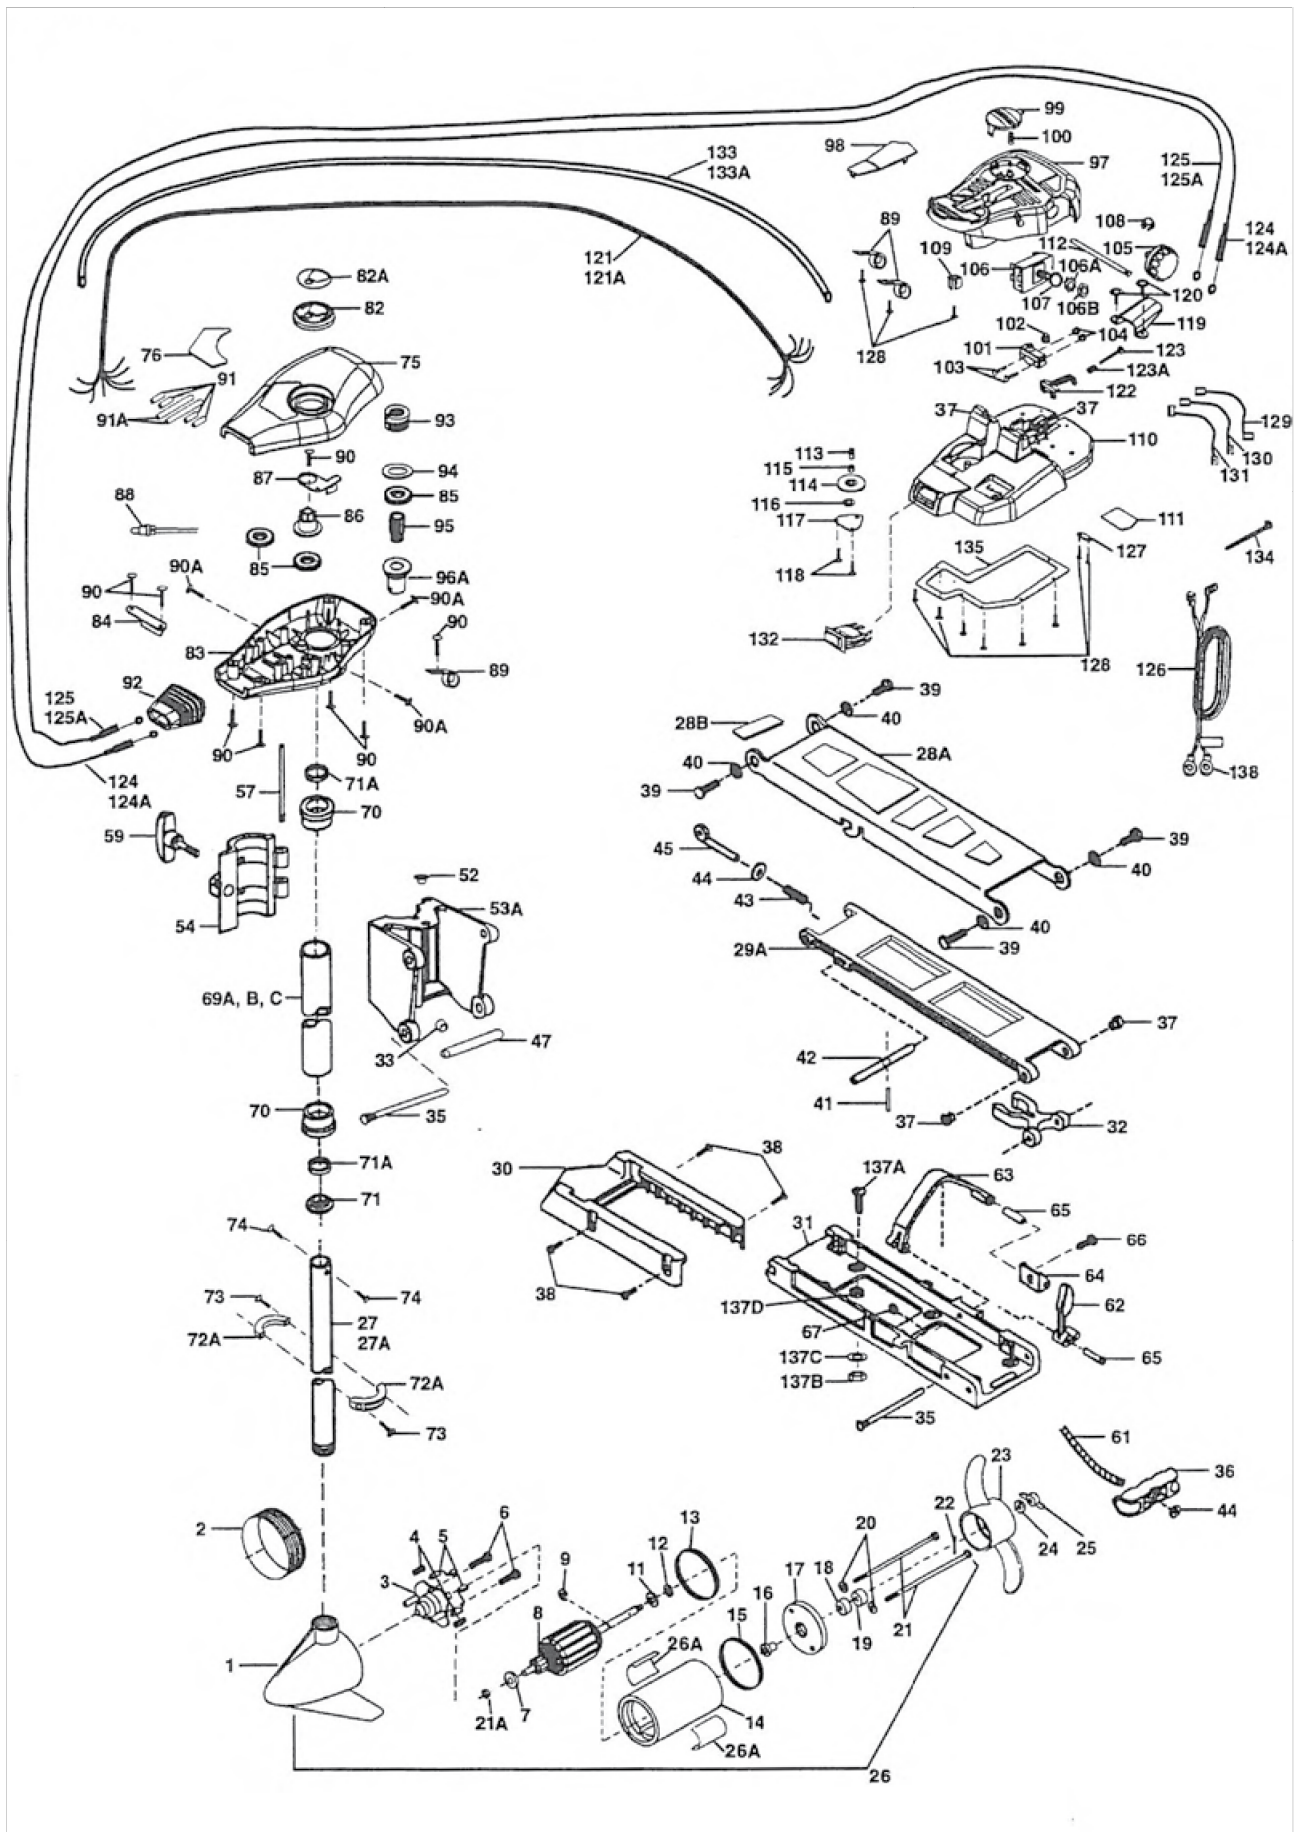

ALL TERRAIN 30AT

MINN KOTA®

ALL TERRAIN 30AT

MINN KOTA®

W W N A V I C O M . F R

Item #	Part Number	Description	Item #	Part Number	Description
1	406-024	Front Endbell	74	226-3410	Screw (2 req'd)
2	405-246	Speed Coil (Optional)	75	226-0262	Control Box Cover
3	406-402	Brush Plate Assembly	76	226-5522	Decal-Cover
4	406-081	Brush Spring (2 req'd)	82	226-0150	Pointer Disc
5	406-072	Brush Assembly (2 req'd)	82A	226-5800	Decal Indicator
6	406-341	Brush Plate Screw (2 req'd)	83	226-2530	Control Box
7	406-090	Brushholder	84	226-1900	Bracket
8	403-207	Armature Assembly	85	226-7800	Gear Indicator (3 req'd)
9	405-300	E-Ring	86	226-2220	Indicator-Drive
11	406-170	Thrust Washer (Steel)	87	226-1905	Bracket-Indicator
12	405-171	Thrust Washer (Nylon)	88	226-4015	Light-Indicator
13	406-480	Gasket	89	226-3200	Clamp-Wire Harness (3 req'd)
14	403-255	Center Section W/ Magnets	90	230-1310	Screw (8 req'd)
15	406-460	O-Ring	90A	226-2109	Screw (3 req'd)
16	406-600	Flange Bearing	91	237-5400	Shrink Tube (4 req'd)
17	406-032	Rear Endbell	91A	235-5410	Shrink Tube (2 req'd)
18	406-461	Seal	92	226-5110	Boot-Control Box
19	406-471	Seal (Cup)	93	223-2360	Pulley-Cable Drum
20	401-462	O-Ring (Thru Bolt) (2 req'd)	94	226-1730	Washer-Nylon
21	403-354	Thru Bolt (2 req'd)	95	226-7805	Drive Pinion (Order Item #96)
21A	403-010	Ball Bearing	96	277-6203	Top Bearing Race Assembly (Includes #95, 96A)
21B	403-050	Thrust Disc	96A	226-6245	Bearing Race (Order Item #96)
22	209-2600	Drive Pin	97	226-4430	Foot Pedal
23	206-1125	Propeller	98	226-6700	Plug
24	205-1700	Lockwasher	99	226-3700	Push Button
25	205-3100	Prop Nut	100	230-2732	Spring
26	203-9071	Motor Assembly Complete (42 Std.) (48" Optional)	101	226-4020	Switch Momentary
26A	206-6641	Motor Decal (2 req'd)	102	226-5140	Boot-Switch
27	203-2063	Tube 42"	103	226-2114	Screw (2 req'd)
27A	203-2064	Tube 48" (Optional)	104	223-3100	Nut (2 req'd)
28	299-1954	Bow Mount Assembly	105	226-0170	Speed Control Knob
28A	226-4201	Arm-Upper	106	226-4025	Switch-5 Speed
28B	226-5120	Bumper	106A		Lockwasher (comes w/switch)
29	277-4302	Arm-Lower Assembly (W/items 29A, 36, 41-45, 61)	106B		Nut (comes w/switch)
29A	225-4321	Arm-Lower (Order Item #29)	107	226-1715	Spacer
30	226-3900	Motor Rest	108	226-3000	E-Ring
31	225-1942	Bow Plate	109	226-0730	Connector
32	229-3801	Tube Lock	110	226-4500	Foot Pedal Base
33	226-4705	Insert (Part of #53A)	111	226-5607	Decal-Battery
35	223-0500	Hinge Pin (2 req'd)	112	226-0510	Pin-Pivot
36	215-0400	Pull Grip	113	226-0515	Pin-Pulley
37	223-6000	Nyliner Bearing (4 req'd)	114	226-2300	Pulley
38	230-3430	Screw (4 req'd)	115	226-0000	Bearing-Pulley
39	229-3511	Bolt-Upper Arm (4 req'd)	116	226-1705	Washer-Nylatron
40	229-3500	Bushing-Upper Arm (4 req'd)	117	226-6400	Cover-Pulley
41	215-2610	Spring Pin	118	230-1310	Screw (2 req'd)
42	223-3600	Lock Bar	119	226-5115	Boot-Foot Pedal
43	215-2700	Spring	120	226-2113	Screw (2 req'd)
44	215-1700	Washer (2 req'd)	121	226-1205	Wire Harness (5')
45	215-3600	Eye Shaft	121A	226-1206	Wire Harness (7')
47	223-1570	Roller Sleeve	122	226-3210	Bracket-Conduit Adj.
52	223-2350	Rope Eyelet	123	226-3460	Screw
53	277-1812	Hinge Base Assembly (Includes #52, 53A, 33)	123A	226-2720	Spring
53A	226-1811	Hinge Base	124	226-7500	Cable Assembly-Right (5')
54	226-1821	Hinge Door	124A	226-7501	Cable Assembly-Right (7')
57	226-2640	Hinge Pin	125	226-7510	Cable Assembly-Left (5')
59	226-0180	Knob-Hinge Cover	125A	226-7511	Cable Assembly-Left (7')
61	225-1600	Rope	126	226-1225	Leadwire
62	226-7200	Latch Lever	127	226-3205	Clamp
63	226-3801	Hold Down Strap	128	233-2103	Screw (11 req'd)
64	226-1910	Bracket	129	226-0300	Connecting Wire-Black (See Wiring Diagram)
65	226-0500	Roll Pin (2 req'd)	130	226-0310	Connecting Wire-White (See Wiring Diagram)
66	226-3440	Screw	131	226-0320	Connecting Wire-Red (See Wiring Diagram)
67	233-3101	Hex Nut	132	225-4031	Switch Mom/Off/Com
69	299-2015	Outer Tube Assembly (18") (Includes #69A, 70)	133	226-5430	Cable Jacket (5')
69A	227-2066	Outer Tube (18") (Order #69)	133A	226-5431	Cable Jacket (7')
69B	299-2016	Outer Tube Assembly (24") (Includes #69C, 70)	134	225-6300	Tie Wrap
69C	227-2067	Outer Tube (24") (Order #69B)	135	226-6410	Cover Plate
70	226-6260	Bearing Race (2 req'd)	137	299-4803	Bag Assembly
71	226-6115	Bearing Cone	137A	215-3501	Mounting Bolt (4 req'd) (Order #137)
71A	226-6000	Ball Bearing (2 req'd)	137B	215-3100	Mounting Nut (4 req'd) (Order #137)
72	277-1615	Collar Kit (Includes #72A, 73)	137C	215-1726	Mounting Washer (SS) (4 req'd) (Order #137)
72A	226-1615	Collar Half (2 req'd)	137D	230-1720	Mounting Washer (6 req'd) (Order #137)