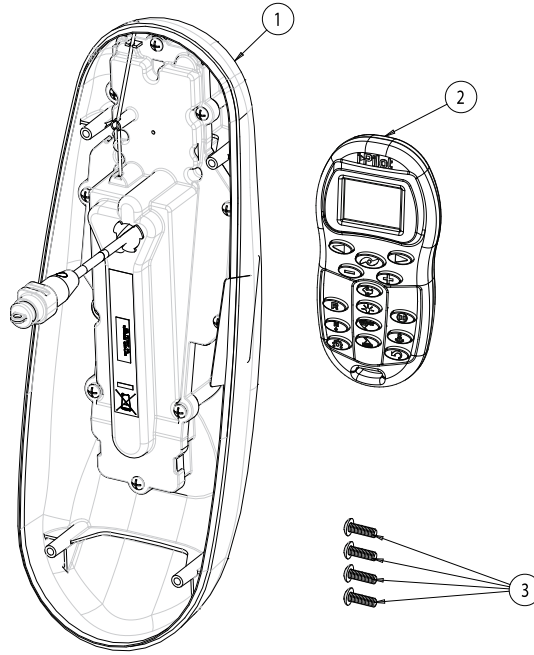

MINN KOTA®

IPILOT™ POUR TERROVA

iPilot™

ITEM #	PART NUMBER	DESCRIPTION	QTY
1	2990270	I-PILOT CONTROLLER, TERROVA	1
2	2994170	REMOTE, ASSEMBLY I-PILOT	1
3	2372100	SCREW, #8-18 X 5/8" SS	4
4*	2377152	MANUAL, I-PILOT	1
5*	2377153	MANUAL, I-PILOT QUICK REFERENCE GUIDE	1
6*	2370817	LANYARD, REMOTE WITH CARABINEER	1