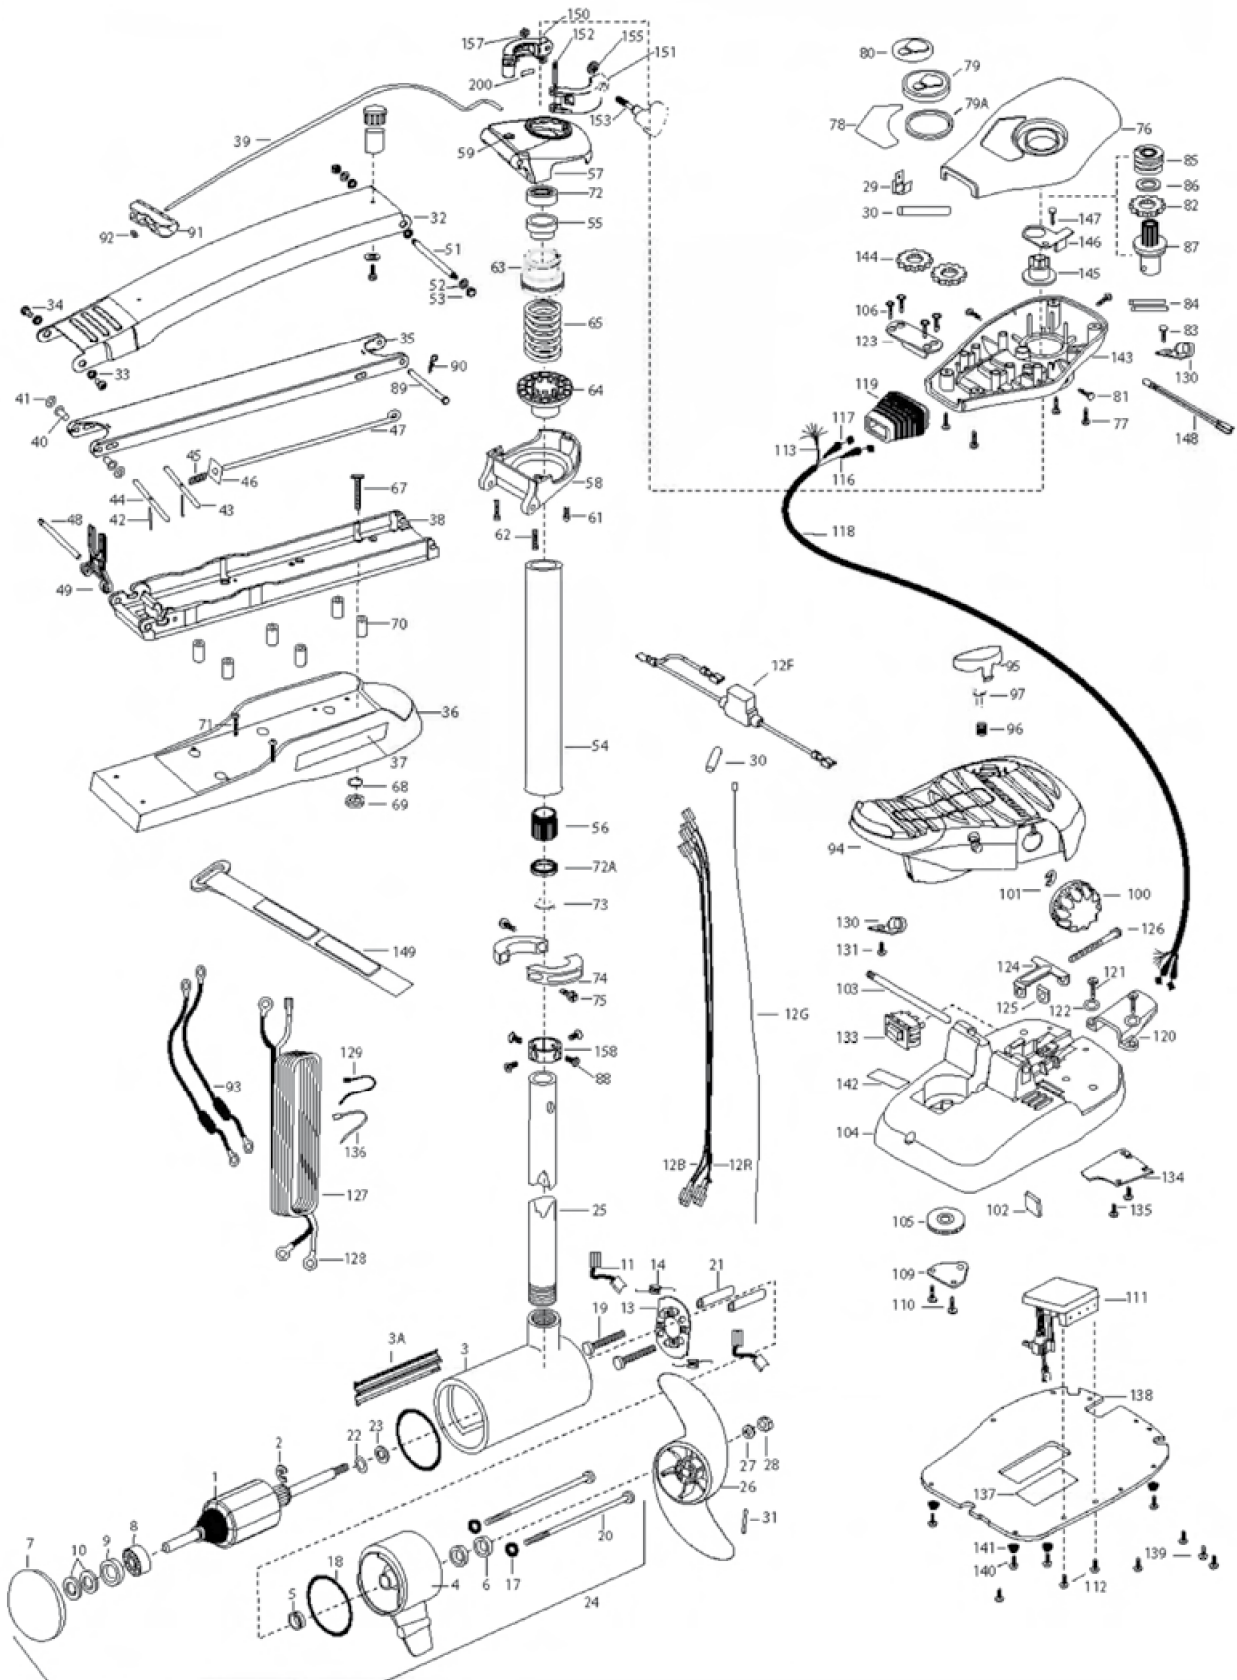

MAX 101 - 52 INCHES (ANCIEN MODÈLE)

MINN KOTA®

MAX 101 - 52 INCHES

(ANCIEN MODELE)