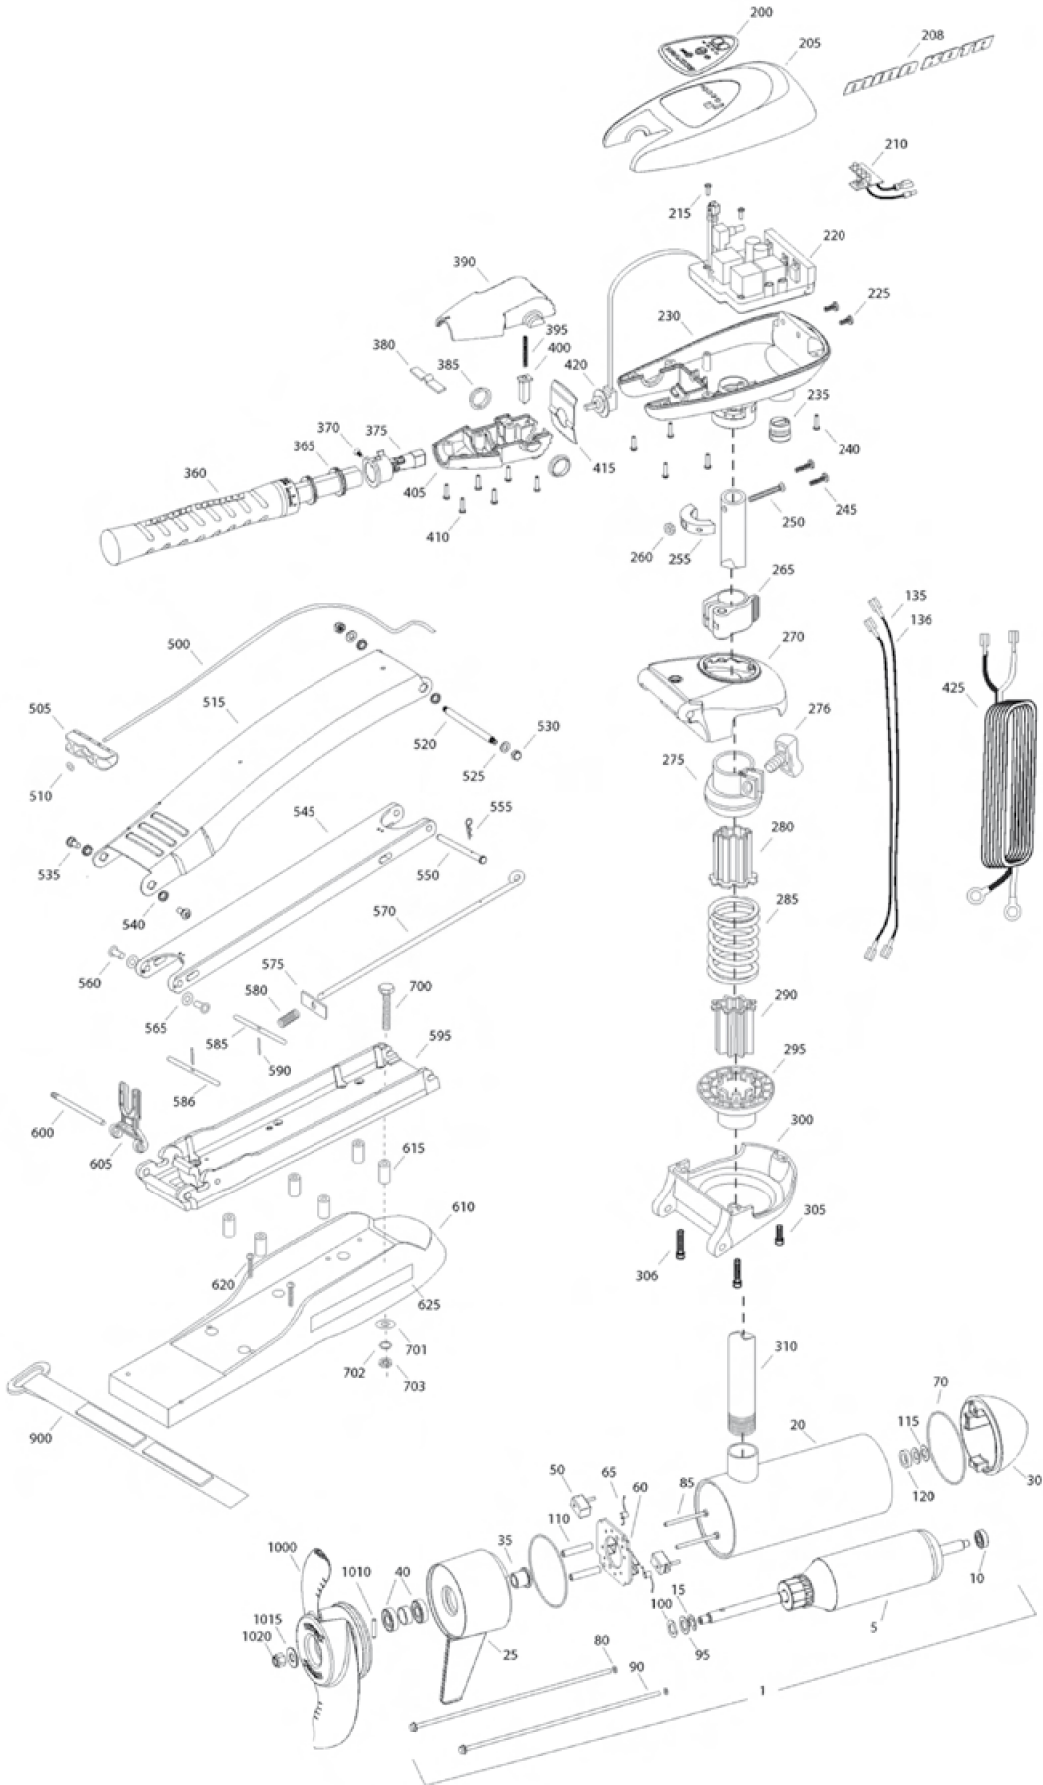

MAX 101 HAND CONTROL
(ANCIEN MODÈLE)

MINN KOTA®

MAX 101 HAND CONTROL
(ANCIEN MODÈLE)

Item	P/N	Description	Qty	Item	P/N	Description	Qty	Item	P/N	Description	Qty
1	2316285	36V Motor 52" FW	1	☒	2990957	Handle Assy, VARS [360-410]	1				
5	2-100-216	Armature assembly	1	360	2990456	Grip/handle Assy, VARS [360-375]	1	☒	1378132	Propeller kit WW2	1
10	140-010	Bearing	1	365	2060015	Bearing, handle	2	☒	2994876	Propeller bag Assy	1
15	788-040	Retaining ring	1	370	2063405	Screw, #6 PPH SS	1	1000	2331160	Propeller WW2	1
20	2-200-110	Center housing assembly	1	375	2884092	Yoke / spider Assy, VARS	1	1010	2262658	Drive pin, large	1
25	2-300-160	Brush end housing assembly	1	380	2302742	Spring, detent, off	1	1015	2091701	Washer, prop, large	1
30	421-276	Plain end housing assembly STD	1	385	2060005	Bearing, handle pivot	2	1020	2093101	Nut, nylock, prop, large	1
35	144-017	Flange bearing	1	390	2060900	Handle pivot, top	1				
40	880-025	Seal	2	395	2302745	Spring, release button	1				
50	188-094	Brush	2	400	2063700	Button, release	1				
60	2-600-148	Brush plate assembly	1	405	2060905	Handle pivot, bottom	1				
65	975-041	Brush spring	2	410	2303412	Screw, #6 x 5/8 SS	6				
70	701-043	O-ring, motor	2								
80	701-009	O-ring, thru-bolt	2	415	2062715	Spring, handle pivot	1				
85	830-027	Screw, 10-32 x 2	2	420	2061700	Washer, pot holder	1				
90	830-096	Trnu-bolt	2	425	2992523	Leadwire Assy	1				
95	990-051	Washer, steel	2								
100	990-052	Washer, nylontron	2	☒	2991840	Mount, Bow Assy W/ Bowguard [270-306], [500-625]	1				
110	973-025	Spacer, brush plate	2	500	2251601	Rope	1				
115	992-010	Washer, Belleville	2	505	2150400	Pull grip	1				
120	992-045	Spacer, thrust	1	510	2151700	Washer	1				
135	640-018	Leadwire, black	1	515	2264241	Arm, upper, std, fw	1				
136	640-123	Leadwire, red	1	520	2262605	Pin, bowguard, upper	1				
☒	2889460	Seal and O-ring Kit	1	525	9908236	Washer, 1/4", ZP	2				
200	2185616	Decal, c-box cover	1	530	2223100	Nut, 5/16-18 SS	2				
205	2060295	C-box cover	1	535	2263500	Bolt, shoulder	2				
208	2065665	Decal - Minnkota	2	540	2293501	Bushing, SS	2				
210	2074072	Battery meter, 36V FW	1	545	2774307	Arm, Lower, std, fw	1				
215	3043427	Screw, #8 x 7/8 SS	2	550	2262607	Pin, clevis ZP	1				
220	2184007	Control board, 24/36v	1	555	2260805	Spring, clip	1				
225	2303434	Screw, #8-30 x 5/8 SS	2	560	2261318	Bushing, nylonlin	1				
230	2062501	Control box, VARS, FW	1	565	2261708	Washer, spacer, .010 thk	2				
235	2062905	Strain relief	1	570	2153602	Eyeshaft, ZP	1				
240	2303412	Screw, #6 x 5/8 SS	6	575	2262703	Spring stop	1				
245	2263434	Screw, #8 x 1 SS	2	580	2152700	Spring, lock bar	1				
250	2383407	Screw, #10-24 x 2 SS	1	585	2233622	Lock bar, front, ZP	1				
255	2061515	Collar, c-box	1	586	2233620	Lock bar, back, ZP	1				
260	2383124	Nut, 10-24, nylock, SS	1	590	2152610	Spring pin	2				
265	2991521	Cam lock/depth collar Assy	1	595	2773987	Bowplate w/ insert, std, fw	1				
☒	2991760	Bowguard Assembly [270-306]	1	600	2260506	Hinge pin, ZP	1				
270	2261976	Bracket, top	1	605	2293811	Yoke, Max	1				
275	2261525	Spring sleeve, Upper	1	610	2263912	Motor rest, std, fw	1				
276	2011365	Knob, collar	1	615	2261505	Spacer, motor rest	6				
280	2264702	Tube insert, bowmount	2	620	2263434	Screw, #8, SS	2				
285	2262711	Spring, bowguard	1	625	2265514	Decal, motor rest	2				
295	2261535	Spring sleeve, Lower	1	☒	2994830	Bag assembly	1				
300	2991775	Bracket Assy, bottom	1	700	2263431	Screw, 1/4-20 x 3 1/2" PPH, SS	6				
305	2263423	Screw, 5/16 x 1" SHCS ZP	1	701	2301720	Washer, rubber mounting	6				
306	2263425	Screw, 5/16 x 2.5" SHCS ZP	2	702	2261713	Washer, 1/4 SS	6				
				703	2263101	Nut, 1/4-20 Nylock, SS	6				
310	2032068	Tube Composite 52"	1	900	2263804	Strap, hold down	1				