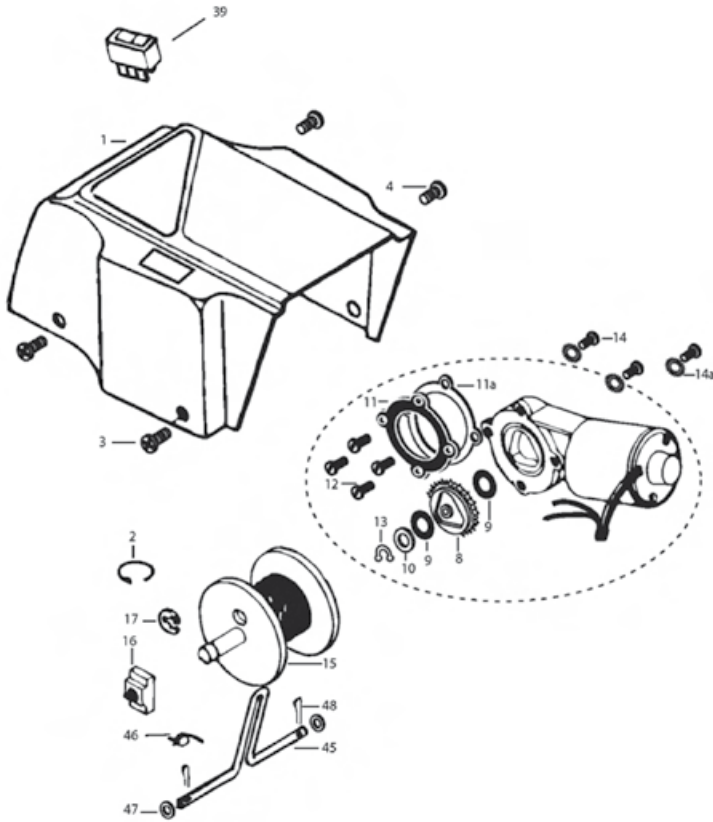

DECKHAND 15 & 25

MINN KOTA®

DECKHAND 15 & 25

Item	Part	Description
1	2370206	Cover DH-15 w/ decals
	2370207	Cover DH-25 w/ decals
3	2372121	Screw-#8-18x 1-1/2 Stallgrd (2 .ea)
4	2372111	Screw-#8-18x 3/4 Stallgrd (2 .ea)
■	2377803	Motor Assembly - DeckHand- Includes 6-13
8	350-154	Gear
9	990-077	Washer - Nylatron (2 .ea)
10	990-075	Washer - Steel
11	410-015	Cover- Housing
11a	337-015	Gasket
12	830-036	Screw - 10-32x.375 (4.ea)
13	788-030	Snap Ring
14	2223455	Screw-#10-32x1/2 (3 .ea)
14a	2261718	Washer- Lock Star #10 Ext Tooth 3.ea)
15	2377900	Spool includes 60' rope
16	2370000	Bearing-Spool
17	2263010	E-Ring 3/8 Dia Shaft
18	2371902	Base- Mounting E-Coat
19	2374010	Switch-Momentary Anchor
20	2372130	Screw-#4-40x3/4 PPH (2 .ea)
21	2373100	Nut-Con/Mom Swt Anchor (2 .ea)
22	2372700	Spring-Anchor
23	2372900	Grommet-Anchor Cover Short (2 .ea)
24	2372910	Grommet-Anchor Cover Long (2 .ea)
25	2376300	Wire- Routing Clip (2 .ea)
■	2994803	Bag Assembly (includes 26-30)
26	2153501	Bolt- Mounting 3500 w/stallgd (4 .ea)
27	2301720	Mounting Washer-Rubber (6 .ea)
29	2151726	Washer 5/16 STD SS (4 .ea)
30	2153100	Nut 5/16 (4 .ea)
31		See 2774805
32	2378000	Anchor-Upper Half (DH-15)
33	2378100	Anchor-Lower Half (DH-15)
34	2372100	Screw #8-18x5/8 (as required)
35	2372800	Keeper Block
36	2373600	Lock Pin-Anchor
38	2376700	Plug-Anchor
39	2374000	Switch-Control Anchor
43	2370707	Jumper Wire
44	2370607	Leadwire
45	2371610	Rope Guide
46	2372710	Spring-Rope Guide
47	2151700	Washer- Eye Shaft (2 .ea)
48	2372615	Cotter Pin 3/32x3/4 (2 .ea)
49	2378204	Circuit Breaker
50	2372031	Tubing- Heat Shrink
52	2371413	Connecting Cable 10ga
53	2998411	Davit Assembly
54	2992312	Large Roller Assembly
55	2992306	Small Roller Assembly
56	2991503	Sleeve Roller Assembly
57	2370820	Safety Chain Assembly
57a	2370806	Anchor Shackle
58	2992620	Safety Pin Assembly
59	2774805	Mounting Bolts and Nuts (4 each)
■	2994804	Bag Assembly -DH 18 (anc. plug + screws)

MINN KOTA®

W W W . N A V I C O M . F R