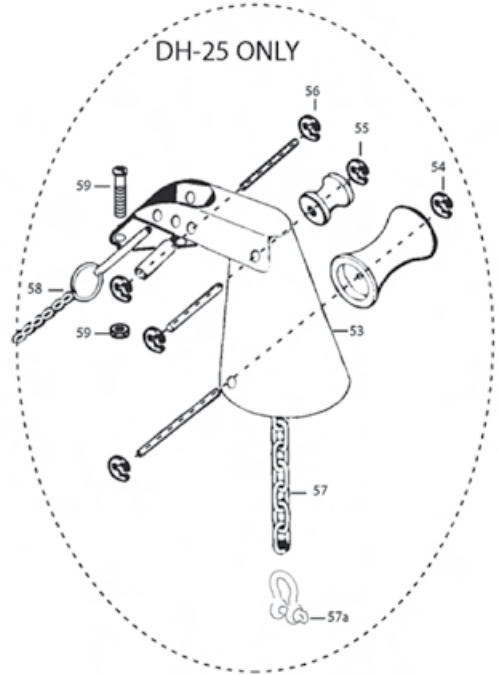

## DECKHAND 15 & 25

MINN KOTA®

## DECKHAND 15 & 25

Item	Part	Description
1	2370206	Cover DH-15 w/ decals
	2370207	Cover DH-25 w/ decals
3	2372121	Screw-#8-18x 1-1/2 Stallgrd (2 .ea)
4	2372111	Screw-#8-18x 3/4 Stallgrd (2 .ea)
■	2377803	Motor Assembly - DeckHand- Includes 6-13
8	350-154	Gear
9	990-077	Washer - Nylatron (2 .ea)
10	990-075	Washer - Steel
11	410-015	Cover- Housing
11a	337-015	Gasket
12	830-036	Screw - 10-32x.375 (4.ea)
13	788-030	Snap Ring
14	2223455	Screw-#10-32x1/2 (3 .ea)
14a	2261718	Washer- Lock Star #10 Ext Tooth 3.ea)
15	2377900	Spool includes 60' rope
16	2370000	Bearing-Spool
17	2263010	E-Ring 3/8 Dia Shaft
18	2371902	Base- Mounting E-Coat
19	2374010	Switch-Momentary Anchor
20	2372130	Screw-#4-40x3/4 PPH (2 .ea)
21	2373100	Nut-Con/Mom Swt Anchor (2 .ea)
22	2372700	Spring-Anchor
23	2372900	Grommet-Anchor Cover Short (2 .ea)
24	2372910	Grommet-Anchor Cover Long (2 .ea)
25	2376300	Wire- Routing Clip (2 .ea)
■	2994803	Bag Assembly (includes 26-30)
26	2153501	Bolt- Mounting 3500 w/stallgd (4 .ea)
27	2301720	Mounting Washer-Rubber (6 .ea)
29	2151726	Washer 5/16 STD SS (4 .ea)
30	2153100	Nut 5/16 (4 .ea)
31		See 2774805
32	2378000	Anchor-Upper Half (DH-15)
33	2378100	Anchor-Lower Half (DH-15)
34	2372100	Screw #8-18x5/8 (as required)
35	2372800	Keeper Block
36	2373600	Lock Pin-Anchor
38	2376700	Plug-Anchor
39	2374000	Switch-Control Anchor
43	2370707	Jumper Wire
44	2370607	Leadwire
45	2371610	Rope Guide
46	2372710	Spring-Rope Guide
47	2151700	Washer- Eye Shaft (2 .ea)
48	2372615	Cotter Pin 3/32x3/4 (2 .ea)
49	2378204	Circuit Breaker
50	2372031	Tubing- Heat Shrink
52	2371413	Connecting Cable 10ga
53	2998411	Davit Assembly
54	2992312	Large Roller Assembly
55	2992306	Small Roller Assembly
56	2991503	Sleeve Roller Assembly
57	2370820	Safety Chain Assembly
57a	2370806	Anchor Shackle
58	2992620	Safety Pin Assembly
59	2774805	Mounting Bolts and Nuts (4 each)
■	2994804	Bag Assembly -DH 18 (anc. plug + screws)