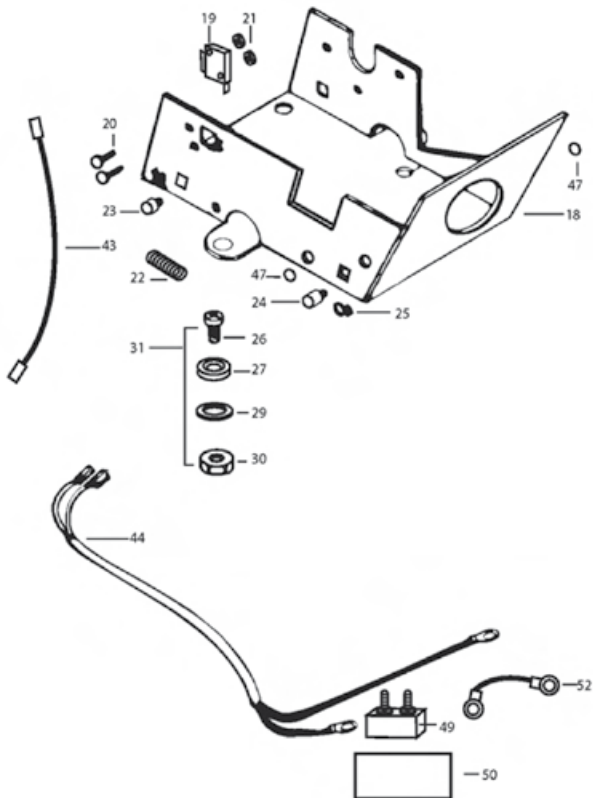

## DECKHAND 15 & 25

MINN KOTA®

## DECKHAND 15 & 25

Item	Part	Description
1	2370206	Cover DH-15 w/ decals
	2370207	Cover DH-25 w/ decals
3	2372121	Screw-#8-18x 1-1/2 Stallgrd (2 .ea)
4	2372111	Screw-#8-18x 3/4 Stallgrd (2 .ea)
■	2377803	Motor Assembly - DeckHand- Includes 6-13
8	350-154	Gear
9	990-077	Washer - Nylatron (2 .ea)
10	990-075	Washer - Steel
11	410-015	Cover- Housing
11a	337-015	Gasket
12	830-036	Screw - 10-32x.375 (4.ea)
13	788-030	Snap Ring
14	2223455	Screw-#10-32x1/2 (3 .ea)
14a	2261718	Washer- Lock Star #10 Ext Tooth 3.ea)
15	2377900	Spool includes 60' rope
16	2370000	Bearing-Spool
17	2263010	E-Ring 3/8 Dia Shaft
18	2371902	Base- Mounting E-Coat
19	2374010	Switch-Momentary Anchor
20	2372130	Screw-#4-40x3/4 PPH (2 .ea)
21	2373100	Nut-Con/Mom Swt Anchor (2 .ea)
22	2372700	Spring-Anchor
23	2372900	Grommet-Anchor Cover Short (2 .ea)
24	2372910	Grommet-Anchor Cover Long (2 .ea)
25	2376300	Wire- Routing Clip (2 .ea)
■	2994803	Bag Assembly (includes 26-30)
26	2153501	Bolt- Mounting 3500 w/stallgd (4 .ea)
27	2301720	Mounting Washer-Rubber (6 .ea)
29	2151726	Washer 5/16 STD SS (4 .ea)
30	2153100	Nut 5/16 (4 .ea)
31		See 2774805
32	2378000	Anchor-Upper Half (DH-15)
33	2378100	Anchor-Lower Half (DH-15)
34	2372100	Screw #8-18x5/8 (as required)
35	2372800	Keeper Block
36	2373600	Lock Pin-Anchor
38	2376700	Plug-Anchor
39	2374000	Switch-Control Anchor
43	2370707	Jumper Wire
44	2370607	Leadwire
45	2371610	Rope Guide
46	2372710	Spring-Rope Guide
47	2151700	Washer- Eye Shaft (2 .ea)
48	2372615	Cotter Pin 3/32x3/4 (2 .ea)
49	2378204	Circuit Breaker
50	2372031	Tubing- Heat Shrink
52	2371413	Connecting Cable 10ga
53	2998411	Davit Assembly
54	2992312	Large Roller Assembly
55	2992306	Small Roller Assembly
56	2991503	Sleeve Roller Assembly
57	2370820	Safety Chain Assembly
57a	2370806	Anchor Shackle
58	2992620	Safety Pin Assembly
59	2774805	Mounting Bolts and Nuts (4 each)
■	2994804	Bag Assembly -DH 18 (anc. plug + screws)