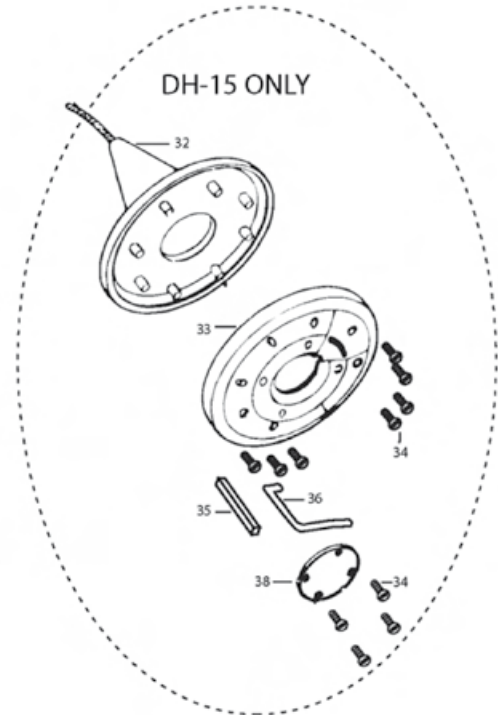

## DECKHAND 15 & 25

MINN KOTA®

## DECKHAND 15 & 25

Item	Part	Description
1	2370206	Cover DH-15 w/ decals
	2370207	Cover DH-25 w/ decals
3	2372121	Screw-#8-18x 1-1/2 Stallgrd (2 .ea)
4	2372111	Screw-#8-18x 3/4 Stallgrd (2 .ea)
■	2377803	Motor Assembly - DeckHand- Includes 6-13
8	350-154	Gear
9	990-077	Washer - Nylatron (2 .ea)
10	990-075	Washer - Steel
11	410-015	Cover- Housing
11a	337-015	Gasket
12	830-036	Screw - 10-32x.375 (4.ea)
13	788-030	Snap Ring
14	2223455	Screw-#10-32x1/2 (3 .ea)
14a	2261718	Washer- Lock Star #10 Ext Tooth 3.ea)
15	2377900	Spool includes 60' rope
16	2370000	Bearing-Spool
17	2263010	E-Ring 3/8 Dia Shaft
18	2371902	Base- Mounting E-Coat
19	2374010	Switch-Momentary Anchor
20	2372130	Screw-#4-40x3/4 PPH (2 .ea)
21	2373100	Nut-Con/Mom Swt Anchor (2 .ea)
22	2372700	Spring-Anchor
23	2372900	Grommet-Anchor Cover Short (2 .ea)
24	2372910	Grommet-Anchor Cover Long (2 .ea)
25	2376300	Wire- Routing Clip (2 .ea)
■	2994803	Bag Assembly (includes 26-30)
26	2153501	Bolt- Mounting 3500 w/stallgd (4 .ea)
27	2301720	Mounting Washer-Rubber (6 .ea)
29	2151726	Washer 5/16 STD SS (4 .ea)
30	2153100	Nut 5/16 (4 .ea)
31		See 2774805
32	2378000	Anchor-Upper Half (DH-15)
33	2378100	Anchor-Lower Half (DH-15)
34	2372100	Screw #8-18x5/8 (as required)
35	2372800	Keeper Block
36	2373600	Lock Pin-Anchor
38	2376700	Plug-Anchor
39	2374000	Switch-Control Anchor
43	2370707	Jumper Wire
44	2370607	Leadwire
45	2371610	Rope Guide
46	2372710	Spring-Rope Guide
47	2151700	Washer- Eye Shaft (2 .ea)
48	2372615	Cotter Pin 3/32x3/4 (2 .ea)
49	2378204	Circuit Breaker
50	2372031	Tubing- Heat Shrink
52	2371413	Connecting Cable 10ga
53	2998411	Davit Assembly
54	2992312	Large Roller Assembly
55	2992306	Small Roller Assembly
56	2991503	Sleeve Roller Assembly
57	2370820	Safety Chain Assembly
57a	2370806	Anchor Shackle
58	2992620	Safety Pin Assembly
59	2774805	Mounting Bolts and Nuts (4 each)
■	2994804	Bag Assembly -DH 18 (anc. plug + screws)